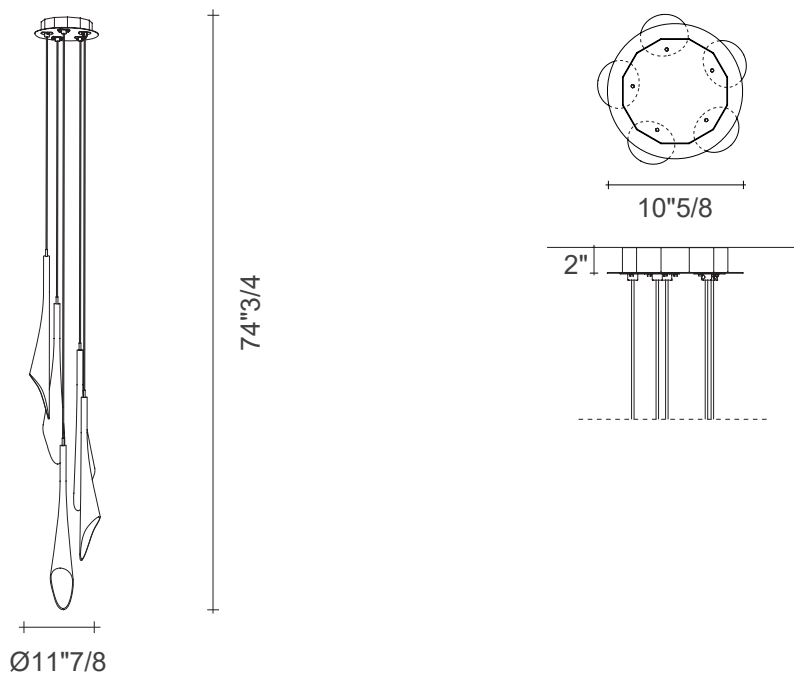

### Dimensions

Round three lights:  $\text{Ø}9\text{"}7/8 \times 74\text{"}3/4\text{H}$

Linear three lights:  $43\text{"}1/4\text{W} \times 6\text{"}5/8\text{D} \times 74\text{"}3/4\text{H}$

Round five lights:  $\text{Ø}11\text{"}7/8 \times 74\text{"}3/4\text{H}$

Round three light pendant

Linear three light pendant

Round five light pendant

Calle

## Dimensions

Linear five lights: 43"1/4W x 6"5/8D x 74"3/4H

Linear five light pendant