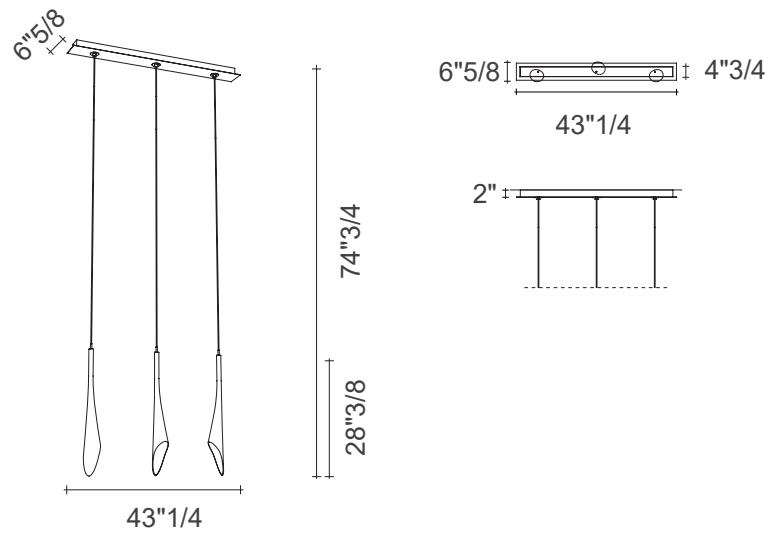

Linear three light pendant