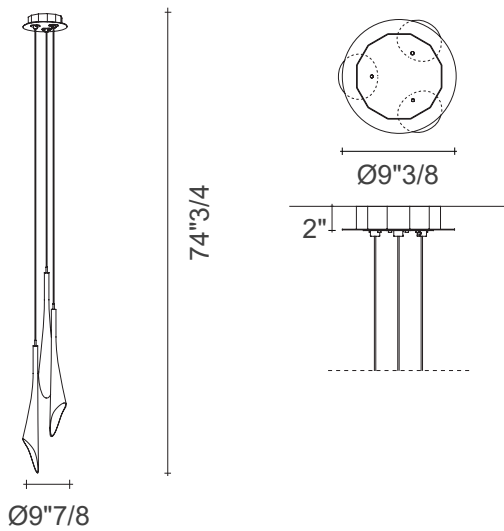

Calle

Dimensions

Round three lights: $\text{Ø}9\text{"}7/8 \times 74\text{"}3/4\text{H}$

Linear three lights: $43\text{"}1/4\text{W} \times 6\text{"}5/8\text{D} \times 74\text{"}3/4\text{H}$

Round five lights: $\text{Ø}11\text{"}7/8 \times 74\text{"}3/4\text{H}$

Round three light pendant