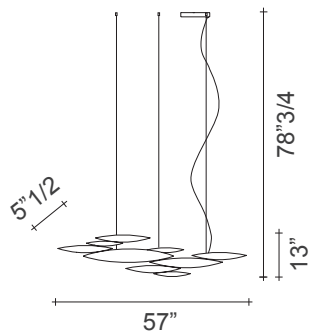

Finishes and materials

Diffuser: White polished, brushed nickel or brushed gold plated.

(For more specifications, please refer to "Finishes & Materials")

I Lucci Argentati

Dimensions

Small: 57"W x 5"1/2"D x 78"3/4"H

Medium: 70"7/8 W x 5"1/2"D x 78"3/4"H

Large: 86"5/8 W x 5"1/2"D x 78"3/4"H

X-Large: 104"3/8 W x 5"1/2"D x 78"3/4"H

Canopy: 14"1/8 W x 2"1/8 D x 2"1/8 H

Canopy for DALI: 15"3/4 W x 4" D x 2"1/8 H

Small

Medium