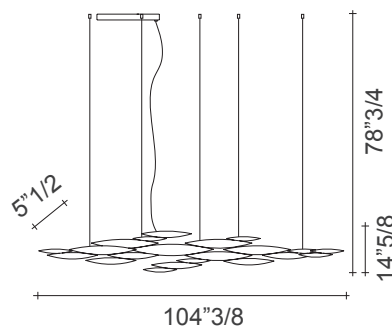

I Lucci Argentati

Dimensions

Small: 57"W x 5"1/2"D x 78"3/4"H

Medium: 70"7/8 W x 5"1/2"D x 78"3/4"H

Large: 86"5/8 W x 5"1/2"D x 78"3/4"H

X-Large: 104"3/8 W x 5"1/2"D x 78"3/4"H

Canopy: 14"1/8 W x 2"1/8 D x 2"1/8 H

Canopy for DALI: 15"3/4 W x 4" D x 2"1/8 H

X-Large