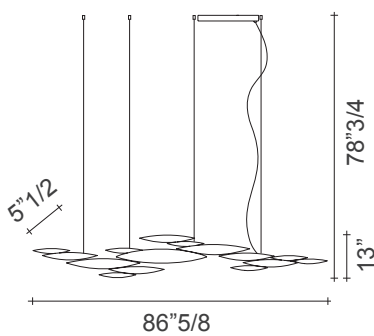

I Lucci Argentati

Dimensions

Small: 57"W x 5"1/2"D x 78"3/4"H

Medium: 70"7/8 W x 5"1/2"D x 78"3/4"H

Large: 86"5/8 W x 5"1/2"D x 78"3/4"H

X-Large: 104"3/8 W x 5"1/2"D x 78"3/4"H

Canopy: 14"1/8 W x 2"1/8 D x 2"1/8 H

Canopy for DALI: 15"3/4 W x 4" D x 2"1/8 H

Large