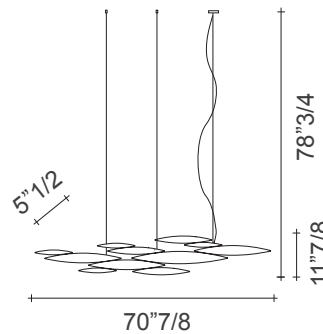

I Lucci Argentati

Design: Dodo Arslan

Description

Suspension lamp with diffuser in metal available in three different finishes. Canopy same color as diffuser. Made in Italy.

Light source:

Small:

- Integrated LED
- Max Power: 7x4,5W 4200 lm CRI 90 2700 or 4632 lm CRI 90 3000K.
- Dimming: TRIAC.

Finishes and materials

Diffuser: White polished, brushed nickel or brushed gold plated.

(For more specifications, please refer to "Finishes & Materials")

I Lucci Argentati

Dimensions

Small: 57"W x 5"1/2"D x 78"3/4"H

Medium: 70"7/8 W x 5"1/2"D x 78"3/4"H

Large: 86"5/8 W x 5"1/2"D x 78"3/4"H

X-Large: 104"3/8 W x 5"1/2"D x 78"3/4"H

Canopy: 14"1/8 W x 2"1/8 D x 2"1/8 H

Canopy for DALI: 15"3/4 W x 4" D x 2"1/8 H

Small

Medium