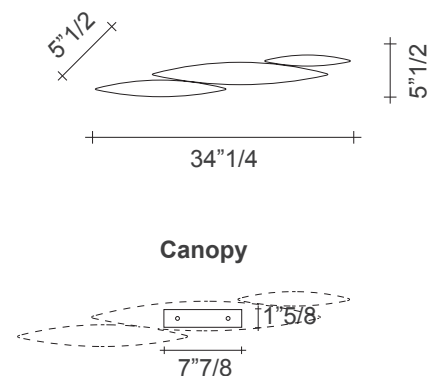

I Lucci Argentati

Design: Dodo Arslan

Description

Wall lamp with diffuser in metal available in three different finishes. Canopy same color as diffuser. Made in Italy.

Light source:

Integrated LED 2x4,5W 1200 lm CRI 90 2700K or 1323 lm CRI 90 3000K. No dimming.

Dimensions

34"1/4W x 5"1/2H x 5"1/2D

Canopy: 7"7/8W x 1"5/8D

Finishes and materials

Diffuser: White polished, brushed nickel pleated or gold pleated.

(For more specifications, please refer to "Finishes & Materials")