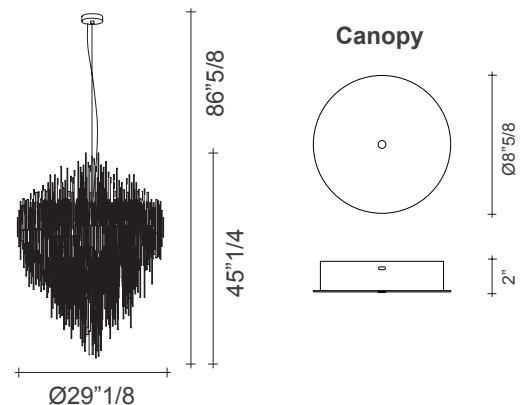

## *Description*

Suspension lamp with diffuser made with over 3600 plexyglass tubes. Made in Italy.

## *Dimensions*

Ø29"1/8 x 86"5/8H

**Canopy:** Ø8"5/8 x 2"H