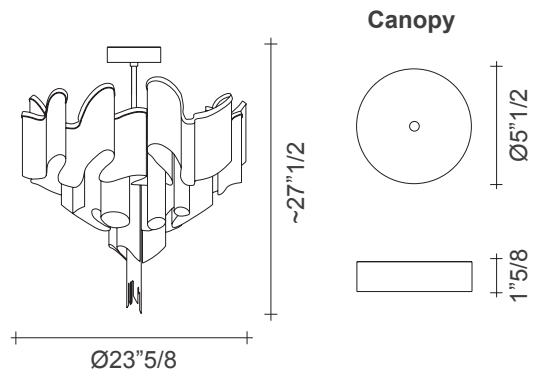

Stream

Design: Christian Lava

Description

Ceiling lamp with metal structure and diffuser made with brass chains available in three different finishes. Canopy same color as diffuser. Bulbs are not included. Made in Italy.

Light source:

G9 LED dimmable 8 x 4W
+ GU10 LED dimmable 6W.

Dimensions

Ø23"5/8 x ~27"1/2H

Canopy: Ø5"1/2 x 1"5/8H

Finishes and materials

Diffuser: Nickel, black nickel or gold plated.

(For more specifications, please refer to "Finishes & Materials")