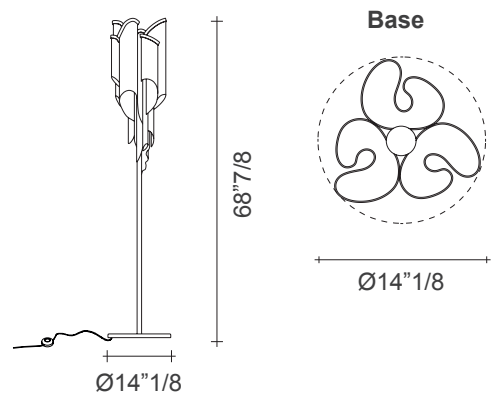

Stream

Design: Christian Lava

Description

Floor lamp with metal structure and diffuser made with brass chains available in three different finishes. Base same color as diffuser. Bulbs are not included. Made in Italy.

Light source:

E12 LED dimmable 6 x 5,5W.
Integrated dimmer.

Dimensions

Ø14"1/8 x 68"7/8H

Base: Ø14"1/8

Finishes and materials

Diffuser: Nickel, black nickel or gold plated.

(For more specifications, please refer to "Finishes & Materials")