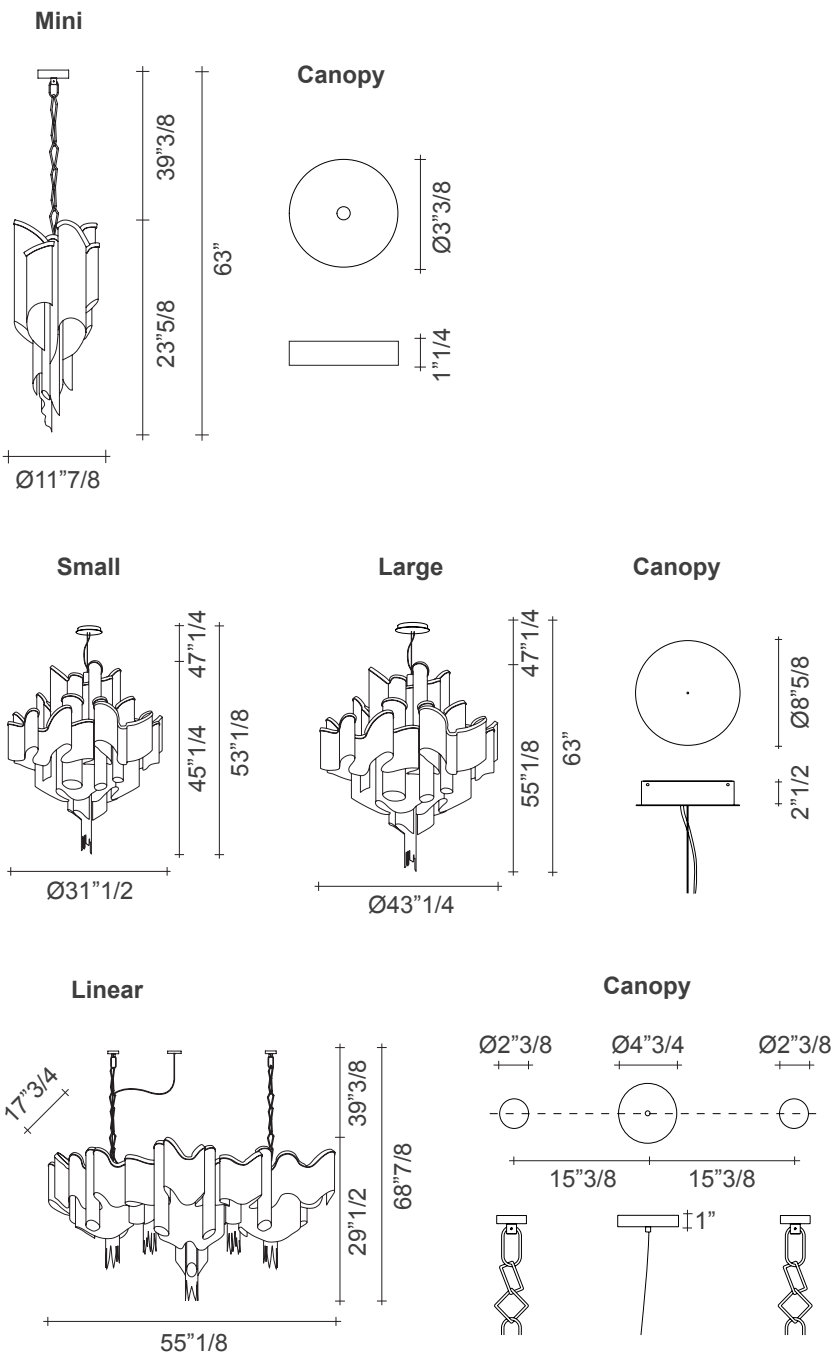

Stream

Design: Christian Lava

Description

Suspension lamp with metal structure and diffuser made with brass chains available in three different finishes. Canopy same color as diffuser. Bulbs are not included. Made in Italy.

Light source:

Mini:

G9 LED dimmable 4 x 4W
+ GU10 LED dimmable 6W.

Small:

E12 LED dimmable 18 x 4W
+ GU10 LED dimmable 6W.

Large:

E12 LED dimmable 20 x 4W
+ GU10 LED dimmable 6W.

Linear:

G9 LED dimmable 12 x 4W + GU10
LED dimmable 3 x 6W.

Finishes and materials

Diffuser: Nickel, black nickel or gold plated.

(For more specifications, please refer to "Finishes & Materials")

Dimensions

Mini: Ø11"7/8 x 63"H

Small: Ø31"1/2 x 53"1/8H

Large: Ø43"1/4 x 63"H

Linear: 55"1/8W x 17"3/4D x 68"7/8H

(For more specifications, please refer to "Finishes & Materials")