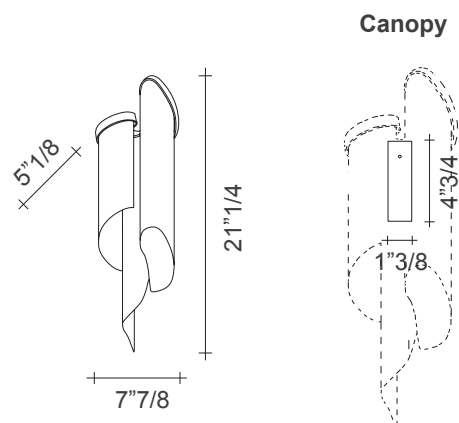

Stream

Design: Christian Lava

Description

Wall lamp with metal structure and diffuser made with brass chains available in three different finishes. Canopy same color as diffuser. Bulbs are not included. Made in Italy.

Light source:

E14 LED dimmable 2 x 6W.

Dimensions

7"7/8W x 21"1/4H x 5"1/8D

Canopy: 1"3/8W x 4"3/4H

Finishes and materials

Diffuser: Nickel, black nickel or gold plated.

(For more specifications, please refer to "Finishes & Materials")