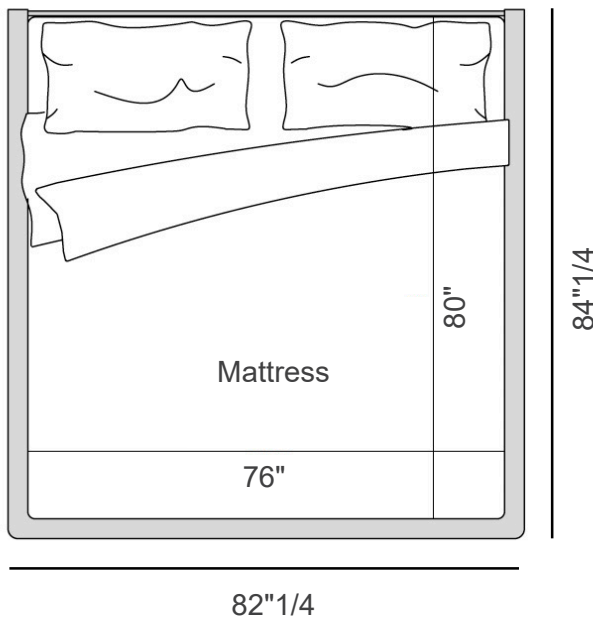

Leather versions feature decorative stitching.

Slats included. Mattress, cushions and decorative elements not included.

Boheme & Paride Bed

Design: M. Marconato & T. Zappa - O. Moon

Dimensions

PARIDE 32 - QUEEN SIZE: 66"1/2W x 84"1/4D x 63"H (Bed Base Height: 12"5/8)

PARIDE 32 - KING SIZE: 82"1/4W x 84"1/4D x 63"H (Bed Base Height: 12"5/8)

PARIDE 42 - QUEEN SIZE: 66"1/2W x 84"1/4D x 63"H (Bed Base Height: 16"1/2)

PARIDE 42 - KING SIZE: 82"1/4W x 84"1/4D x 63"H (Bed Base Height: 16"1/2)

To fit American Queen Size mattress 60"1/4W x 80"H and King Size mattress 76"W x 80"H.
Mattress not included.

BOHEME HEADBOARD FOR QUEEN SIZE PARIDE BED: 122"W x 3"1/8D x 63"H

BOHEME HEADBOARD FOR KING SIZE PARIDE BED: 137"3/4W x 3"1/8D x 63"H

BOHEME SIDE PANELS

Boheme & Paride Bed

Design: M. Marconato & T. Zappa - O. Moon

QUEEN SIZE

QUEEN PARIDE 32

QUEEN PARIDE 42

KING SIZE

KING PARIDE 32