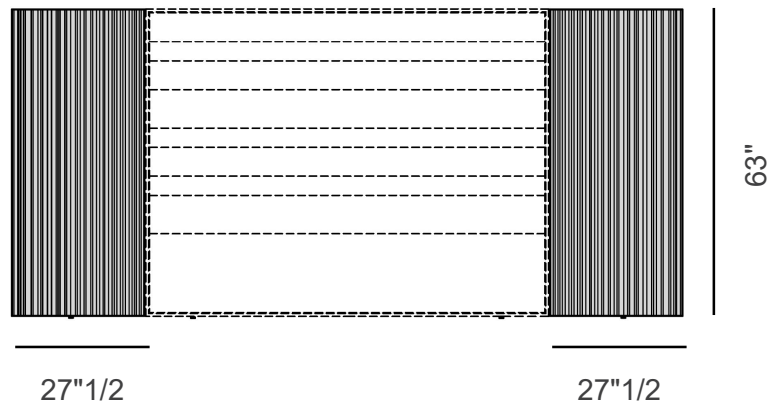

BOHEME SIDE PANELS