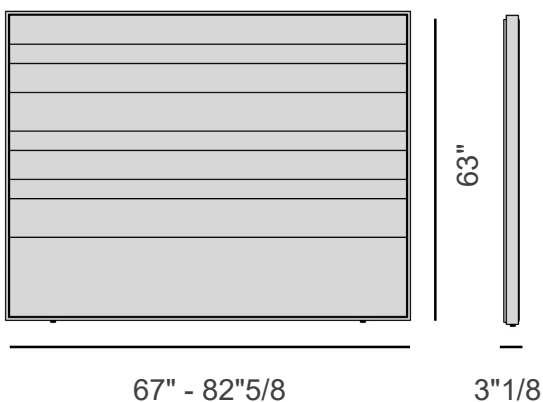

Boheme & Paride Bed

Design: M. Marconato & T. Zappa - O. Moon

Dimensions

PARIDE 32 - QUEEN SIZE: 66"1/2W x 84"1/4D x 63"H (Bed Base Height: 12"5/8)

PARIDE 32 - KING SIZE: 82"1/4W x 84"1/4D x 63"H (Bed Base Height: 12"5/8)

PARIDE 42 - QUEEN SIZE: 66"1/2W x 84"1/4D x 63"H (Bed Base Height: 16"1/2)

PARIDE 42 - KING SIZE: 82"1/4W x 84"1/4D x 63"H (Bed Base Height: 16"1/2)

To fit American Queen Size mattress 60"1/4W x 80"H and King Size mattress 76"W x 80"H.
Mattress not included.

BOHEME HEADBOARD FOR QUEEN SIZE PARIDE BED: 122"W x 3"1/8D x 63"H

BOHEME HEADBOARD FOR KING SIZE PARIDE BED: 137"3/4W x 3"1/8D x 63"H

Includes side panels in the total width.

Finishes & Materials

Headboard & Bed Frame Cover: Leather / Fabric

Bed Frame: Canaletto Walnut

Headboard Frame: Canaletto Walnut

Side Panels: Canaletto Walnut

BOHEME HEADBOARD