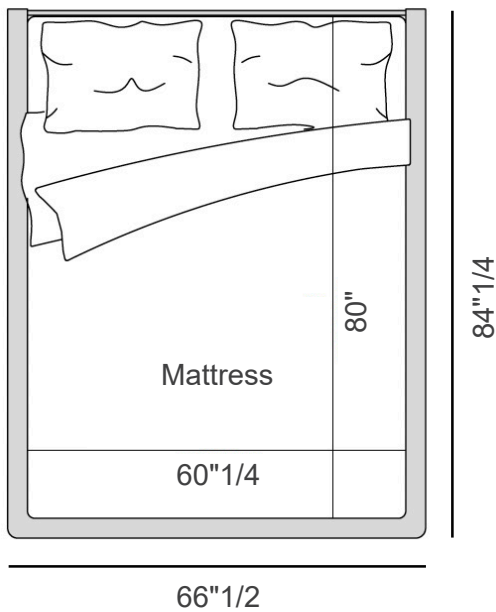

PARIDE 32 - KING SIZE: 82"1/4W x 84"1/4D x 63"H (Bed Base Height: 12"5/8)

PARIDE 42 - QUEEN SIZE: 66"1/2W x 84"1/4D x 63"H (Bed Base Height: 16"1/2)

PARIDE 42 - KING SIZE: 82"1/4W x 84"1/4D x 63"H (Bed Base Height: 16"1/2)

To fit American Queen Size mattress 60"1/4W x 80"H and King Size mattress 76"W x 80"H.
Mattress not included.

BOHEME HEADBOARD FOR QUEEN SIZE PARIDE BED: 122"W x 3"1/8D x 63"H

BOHEME HEADBOARD FOR KING SIZE PARIDE BED: 137"3/4W x 3"1/8D x 63"H

Includes side panels in the total width.

Finishes & Materials

Headboard & Bed Frame Cover: Leather / Fabric

Bed Frame: Canaletto Walnut

Headboard Frame: Canaletto Walnut

Side Panels: Canaletto Walnut

BOHEME HEADBOARD

BOHEME SIDE PANELS

Boheme & Paride Bed

Design: M. Marconato & T. Zappa - O. Moon

QUEEN SIZE

QUEEN PARIDE 32

QUEEN PARIDE 42

KING SIZE

KING PARIDE 32