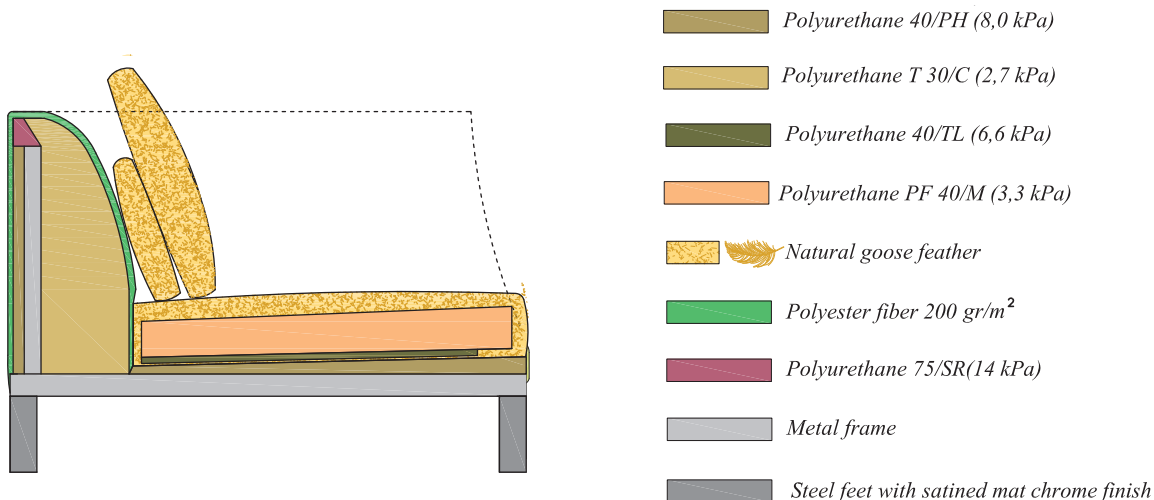

## Description

Sofa covered in fabric or leather, with frame in matt metal, springing system with elastic webbing, padded with non-deformable polyurethane foam and covered with polyester fiber. Steel feet with matt satined chrome finish. Seat made of non-deformable polyurethane foam insert and covered with 100% cotton fabric filled with natural goose feather. Back cushion in 100% cotton-fabric, filled with natural goose feather.

## Composition