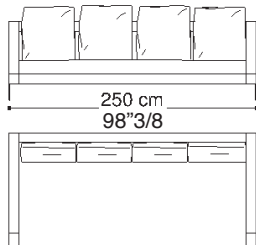

### *Dimensions*

Sofa 3,5-Seater with 2 Arms: 98"3/8W x 45"1/4D x 31"1/2H

Sofa 3-Seater with 2 Arms: 82"5/8W x 45"1/4D x 31"1/2H

Sofa 4-Seater with 2 Arms: 110"1/4W x 45"1/4D x 31"1/2H

Sofa 3,5 seater with 2 arms  
98"3/8W x 45"1/4D x 31"1/2H

Sofa 3 seater with 2 arms  
82"5/8W x 45"1/4D x 31"1/2H

Sofa 4 seater with 2 arms  
110"1/4W x 45"1/4D x 31"1/2H