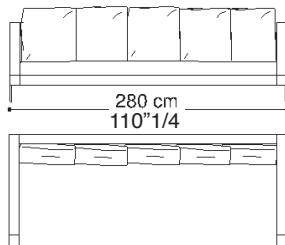

### *Dimensions*

Sofa 3,5-Seater with 2 Arms: 98"3/8W x 45"1/4D x 31"1/2H

Sofa 3-Seater with 2 Arms: 82"5/8W x 45"1/4D x 31"1/2H

Sofa 4-Seater with 2 Arms: 110"1/4W x 45"1/4D x 31"1/2H

Sofa 3,5 seater with 2 arms  
98"3/8W x 45"1/4D x 31"1/2H

Sofa 3 seater with 2 arms  
82"5/8W x 45"1/4D x 31"1/2H

Sofa 4 seater with 2 arms  
110"1/4W x 45"1/4D x 31"1/2H