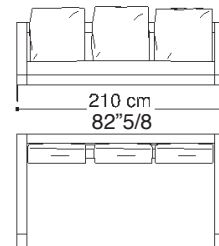

### *Dimensions*

Sofa 3,5-Seater with 2 Arms: 98"3/8W x 45"1/4D x 31"1/2H

Sofa 3-Seater with 2 Arms: 82"5/8W x 45"1/4D x 31"1/2H

Sofa 4-Seater with 2 Arms: 110"1/4W x 45"1/4D x 31"1/2H

Sofa 3,5 seater with 2 arms  
98"3/8W x 45"1/4D x 31"1/2H

Sofa 3 seater with 2 arms  
82"5/8W x 45"1/4D x 31"1/2H

Sofa 4 seater with 2 arms  
110"1/4W x 45"1/4D x 31"1/2H