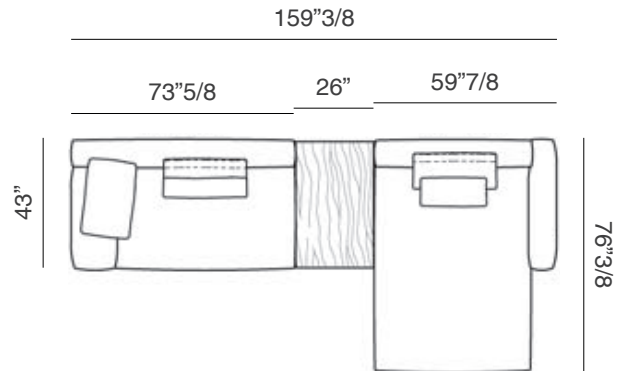

Finishes and materials

Structure: Wood.

Feet: Metal; micaceous brown or black nickel, 2" tall.

Covers: Fabric; C.O.M. and categories A, B/C, D, E, Extra or Top/Alcantara. Leathers; C.O.L. and categories First, Plus, A or B.

(For more specifications, please refer to "Finishes & Materials")

Composition "A"

- + L Unit LARGE 3
- + Chaise Longue LARGE with R Short Arm 2
- + 4 back cushions Atlas

Composition "B"

- + Central Unit with L Back 3
- + Chaise Longue LARGE with R Short Arm 2
- + 2 back cushions Atlas
- + 1 back cushion 1
- + 1 back cushion 3
- + 1 small table Noth (83x40.5 cm)

Composition "C"

- + L Unit SLIM 4
- + Chaise Longue LARGE with R Short Arm 2
- + 2 back cushions Atlas
- + 2 back cushions 1
- + 2 back cushions 3

Composition "D"

- + L Unit LARGE 3
- + Chaise Longue SLIM with R Short Arm 2
- + 2 back cushions Atlas
- + 1 back cushion 1
- + 1 back cushion 3
- + 1 small table Noth (103x66 cm)

Composition "F"

- + Sofa 13 Corner Combo
- + Central Unit with R Pouf 2
- + 2 back cushions Atlas
- + 2 back cushions 1
- + 2 back cushions 3
- + 1 small table Noth (83x40.5 cm)

Composition "G"

- + Central Unit with L Back 1
- + R Unit LARGE with L Back 4
- + 4 back cushions Atlas
- + 1 small table Noth (86x85 cm)
- ATTENTION: Pouf not included