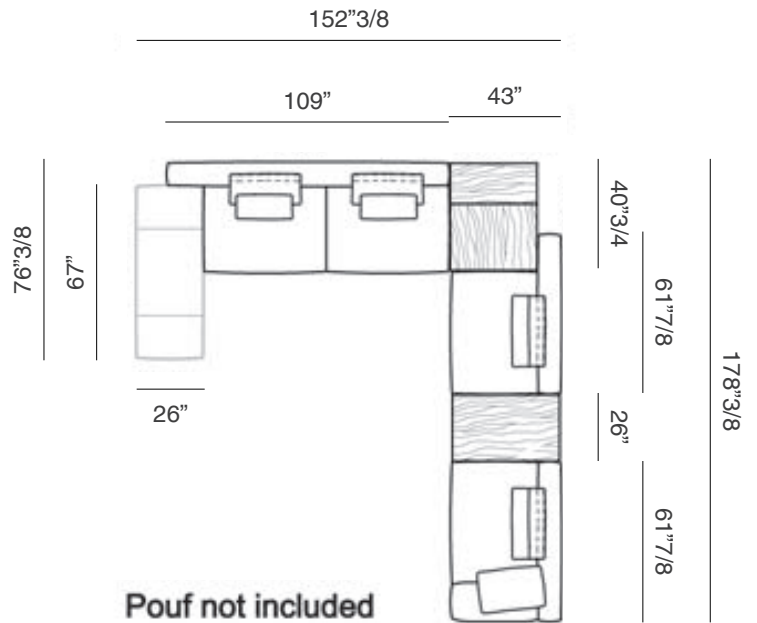

Composition "C"

- + L Unit SLIM 4
- + Chaise Longue LARGE with R Short Arm 2
- + 2 back cushions Atlas
- + 2 back cushions 1
- + 2 back cushions 3

Composition "D"

- + L Unit LARGE 3
- + Chaise Longue SLIM with R Short Arm 2
- + 2 back cushions Atlas
- + 1 back cushion 1
- + 1 back cushion 3
- + 1 small table Noth (103x66 cm)

Composition "F"

- + Sofa 13 Corner Combo
- + Central Unit with R Pouf 2
- + 2 back cushions Atlas
- + 2 back cushions 1
- + 2 back cushions 3
- + 1 small table Noth (83x40.5 cm)

Composition "G"

- + Central Unit with L Back 1
- + R Unit LARGE with L Back 4
- + 4 back cushions Atlas
- + 1 small table Noth (86x85 cm)
- ATTENTION: Pouf not included

Composition "H"

- + Central Unit with L Back 5
 - + Central Unit with L Back 2
 - + R Unit LARGE 2
 - + 3 back cushions Atlas
 - + 2 back cushions 1
 - + 2 back cushions 3
 - + 1 small table Noth (103x66 cm)
 - + 1 small table Aka (103.5x104cm)
- ATTENTION: Pouf not included

Composition "L"

- + L Unit SLIM 91"3/8
 - + Unit LARGE 111"3/8 - L Back
 - + 2 back cushions Atlas
 - + 2 back cushions 1
 - + 2 back cushions 3
- ATTENTION: Pouf not included

Composition "M"

- + Unit Slim with R Back 105"1/2
- + Central Unit 82"5/8 with R Pouf
- + 3 back cushions 1
- + 3 back cushions 3
- + 1 small table Noth (40"1/2x25")