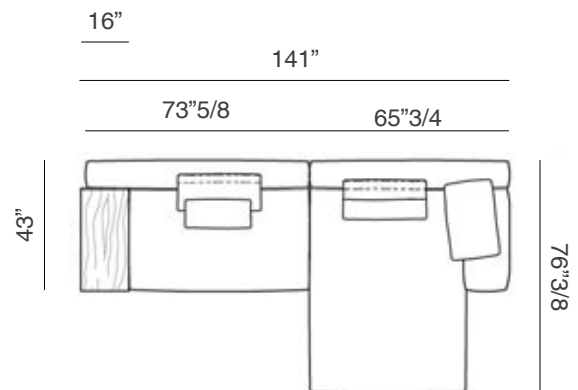

Finishes and materials

Structure: Wood.

Feet: Metal; micaceous brown or black nickel, 2" tall.

Covers: Fabric; C.O.M. and categories A, B/C, D, E, Extra or Top/Alcantara. Leathers; C.O.L. and categories First, Plus, A or B.

(For more specifications, please refer to "Finishes & Materials")

Composition "A"

- + L Unit LARGE 3
- + Chaise Longue LARGE with R Short Arm 2
- + 4 back cushions Atlas

Composition "B"

- + Central Unit with L Back 3
- + Chaise Longue LARGE with R Short Arm 2
- + 2 back cushions Atlas
- + 1 back cushion 1
- + 1 back cushion 3
- + 1 small table Noth (83x40.5 cm)

Composition "C"

- + L Unit SLIM 4
- + Chaise Longue LARGE with R Short Arm 2
- + 2 back cushions Atlas
- + 2 back cushions 1
- + 2 back cushions 3

Composition "D"

- + L Unit LARGE 3
- + Chaise Longue SLIM with R Short Arm 2
- + 2 back cushions Atlas
- + 1 back cushion 1
- + 1 back cushion 3
- + 1 small table Noth (103x66 cm)

Composition "F"

- + Sofa 13 Corner Combo
- + Central Unit with R Pouf 2
- + 2 back cushions Atlas
- + 2 back cushions 1
- + 2 back cushions 3
- + 1 small table Noth (83x40.5 cm)

Composition "G"

- + Central Unit with L Back 1
- + R Unit LARGE with L Back 4
- + 4 back cushions Atlas
- + 1 small table Noth (86x85 cm)
- ATTENTION: Pouf not included