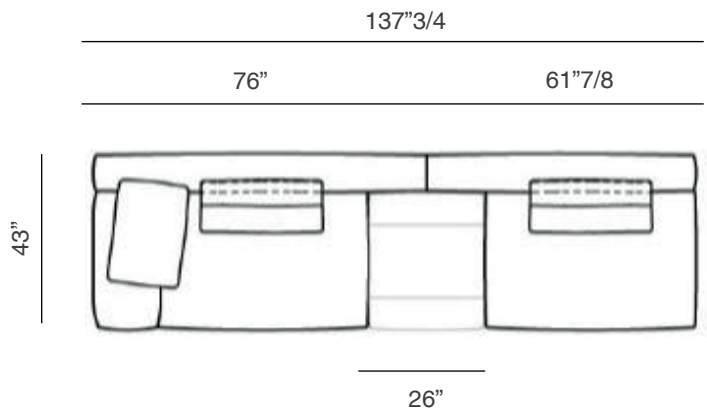

Composition "F"

- + Sofa 13 Corner Combo
- + Central Unit with R Pouf 2
- + 2 back cushions Atlas
- + 2 back cushions 1
- + 2 back cushions 3
- + 1 small table Noth (83x40.5 cm)

Composition "G"

- + Central Unit with L Back 1
- + R Unit LARGE with L Back 4
- + 4 back cushions Atlas
- + 1 small table Noth (86x85 cm)
- ATTENTION: Pouf not included

Composition "H"

- + Central Unit with L Back 5
 - + Central Unit with L Back 2
 - + R Unit LARGE 2
 - + 3 back cushions Atlas
 - + 2 back cushions 1
 - + 2 back cushions 3
 - + 1 small table Noth (103x66 cm)
 - + 1 small table Aka (103.5x104cm)
- ATTENTION: Pouf not included

Composition "L"

- + L Unit SLIM 91"3/8
 - + Unit LARGE 111"3/8 - L Back
 - + 2 back cushions Atlas
 - + 2 back cushions 1
 - + 2 back cushions 3
- ATTENTION: Pouf not included

Composition "M"

- + Unit Slim with R Back 105"1/2
- + Central Unit 82"5/8 with R Pouf
- + 3 back cushions 1
- + 3 back cushions 3
- + 1 small table Noth (40"1/2x25")

Composition "N"

- + Unit LARGE with R Back
 - + Central Unit with L Back
 - + 3 back cushions Atlas
- ATTENTION: Pouf and Back Support not included

Composition "O"

- + Unit LARGE with R Back 87"3/4
 - + Central Unit 82"5/8 with R Pouf
 - + 2 back cushions Atlas
 - + 1 back cushions 1
 - + 1 small table Noth (40"1/2x25")
- ATTENTION: Back support not included.