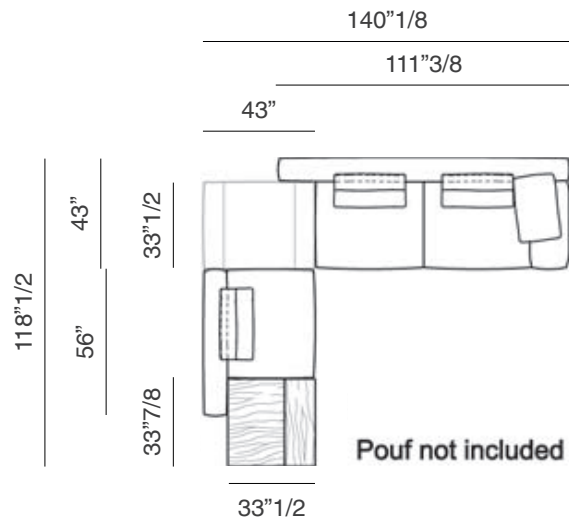

(For more specifications, please refer to "Finishes & Materials")

Composition "A"

- + L Unit LARGE 3
- + Chaise Longue LARGE with R Short Arm 2
- + 4 back cushions Atlas

Composition "B"

- + Central Unit with L Back 3
- + Chaise Longue LARGE with R Short Arm 2
- + 2 back cushions Atlas
- + 1 back cushion 1
- + 1 back cushion 3
- + 1 small table Noth (83x40.5 cm)

Composition "C"

- + L Unit SLIM 4
- + Chaise Longue LARGE with R Short Arm 2
- + 2 back cushions Atlas
- + 2 back cushions 1
- + 2 back cushions 3

Composition "D"

- + L Unit LARGE 3
- + Chaise Longue SLIM with R Short Arm 2
- + 2 back cushions Atlas
- + 1 back cushion 1
- + 1 back cushion 3
- + 1 small table Noth (103x66 cm)

Composition "F"

- + Sofa 13 Corner Combo
- + Central Unit with R Pouf 2
- + 2 back cushions Atlas
- + 2 back cushions 1
- + 2 back cushions 3
- + 1 small table Noth (83x40.5 cm)

Composition "G"

- + Central Unit with L Back 1
- + R Unit LARGE with L Back 4
- + 4 back cushions Atlas
- + 1 small table Noth (86x85 cm)
- ATTENTION: Pouf not included

Composition "H"

- + Central Unit with L Back 5
 - + Central Unit with L Back 2
 - + R Unit LARGE 2
 - + 3 back cushions Atlas
 - + 2 back cushions 1
 - + 2 back cushions 3
 - + 1 small table Noth (103x66 cm)
 - + 1 small table Aka (103.5x104cm)
- ATTENTION: Pouf not included