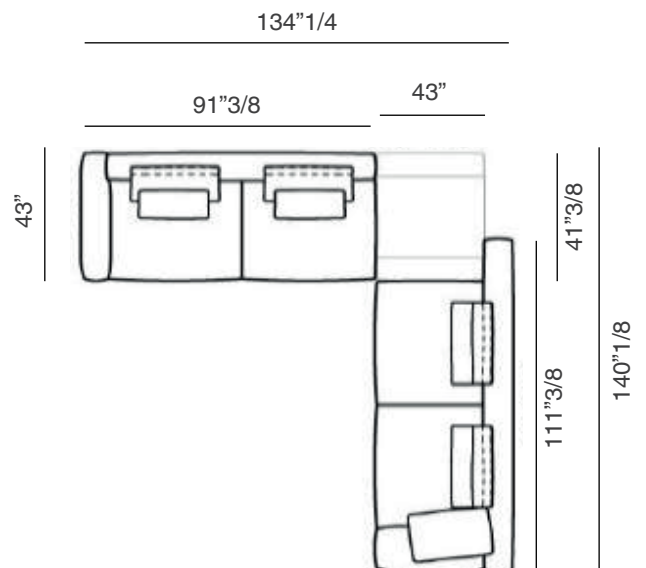

Composition "C"

- + L Unit SLIM 4
- + Chaise Longue LARGE with R Short Arm 2
- + 2 back cushions Atlas
- + 2 back cushions 1
- + 2 back cushions 3

Composition "D"

- + L Unit LARGE 3
- + Chaise Longue SLIM with R Short Arm 2
- + 2 back cushions Atlas
- + 1 back cushion 1
- + 1 back cushion 3
- + 1 small table Noth (103x66 cm)

Composition "F"

- + Sofa 13 Corner Combo
- + Central Unit with R Pouf 2
- + 2 back cushions Atlas
- + 2 back cushions 1
- + 2 back cushions 3
- + 1 small table Noth (83x40.5 cm)

Composition "G"

- + Central Unit with L Back 1
- + R Unit LARGE with L Back 4
- + 4 back cushions Atlas
- + 1 small table Noth (86x85 cm)
- ATTENTION: Pouf not included

Composition "H"

- + Central Unit with L Back 5
 - + Central Unit with L Back 2
 - + R Unit LARGE 2
 - + 3 back cushions Atlas
 - + 2 back cushions 1
 - + 2 back cushions 3
 - + 1 small table Noth (103x66 cm)
 - + 1 small table Aka (103.5x104cm)
- ATTENTION: Pouf not included

Composition "L"

- + L Unit SLIM 91"3/8
 - + Unit LARGE 111"3/8 - L Back
 - + 2 back cushions Atlas
 - + 2 back cushions 1
 - + 2 back cushions 3
- ATTENTION: Pouf not included

Composition "M"

- + Unit Slim with R Back 105"1/2
- + Central Unit 82"5/8 with R Pouf
- + 3 back cushions 1
- + 3 back cushions 3
- + 1 small table Noth (40"1/2x25")