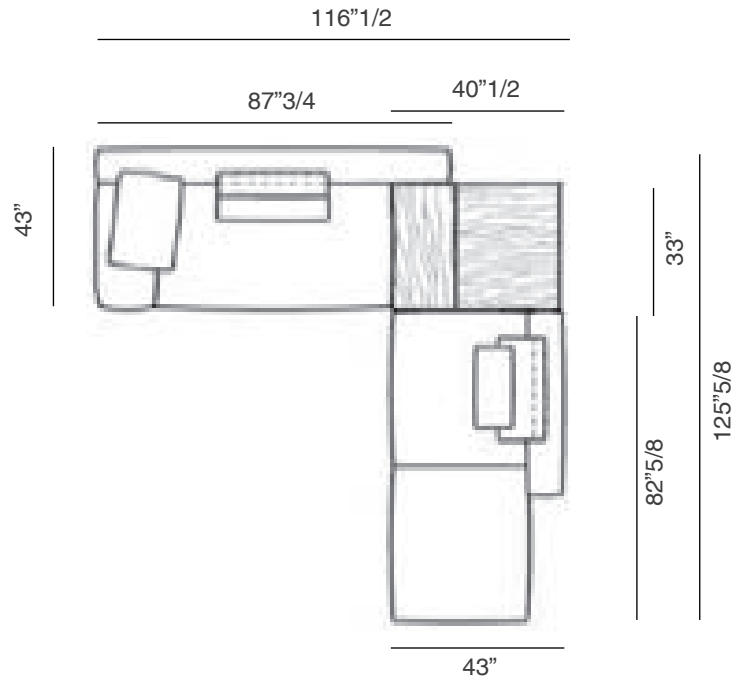

Composition "F"

- + Sofa 13 Corner Combo
- + Central Unit with R Pouf 2
- + 2 back cushions Atlas
- + 2 back cushions 1
- + 2 back cushions 3
- + 1 small table Noth (83x40.5 cm)

Composition "G"

- + Central Unit with L Back 1
- + R Unit LARGE with L Back 4
- + 4 back cushions Atlas
- + 1 small table Noth (86x85 cm)
- ATTENTION: Pouf not included

Composition "H"

- + Central Unit with L Back 5
 - + Central Unit with L Back 2
 - + R Unit LARGE 2
 - + 3 back cushions Atlas
 - + 2 back cushions 1
 - + 2 back cushions 3
 - + 1 small table Noth (103x66 cm)
 - + 1 small table Aka (103.5x104cm)
- ATTENTION: Pouf not included

Composition "L"

- + L Unit SLIM 91"3/8
 - + Unit LARGE 111"3/8 - L Back
 - + 2 back cushions Atlas
 - + 2 back cushions 1
 - + 2 back cushions 3
- ATTENTION: Pouf not included

Composition "M"

- + Unit Slim with R Back 105"1/2
- + Central Unit 82"5/8 with R Pouf
- + 3 back cushions 1
- + 3 back cushions 3
- + 1 small table Noth (40"1/2x25")

Composition "N"

- + Unit LARGE with R Back
 - + Central Unit with L Back
 - + 3 back cushions Atlas
- ATTENTION: Pouf and Back Support not included

Composition "O"

- + Unit LARGE with R Back 87"3/4
 - + Central Unit 82"5/8 with R Pouf
 - + 2 back cushions Atlas
 - + 1 back cushions 1
 - + 1 small table Noth (40"1/2x25")
- ATTENTION: Back support not included.