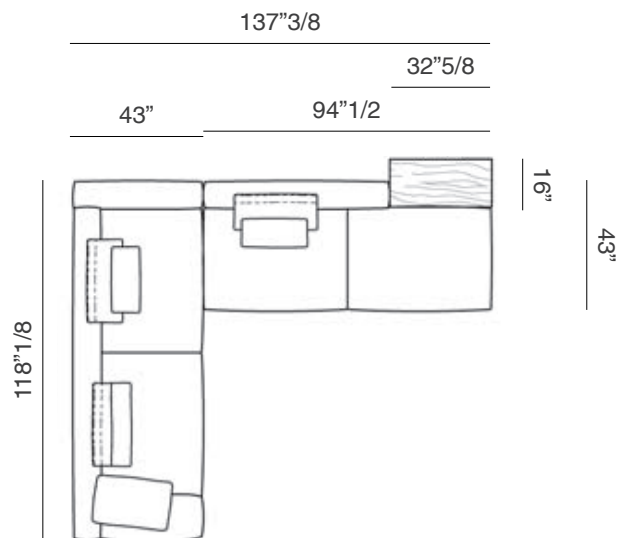

(For more specifications, please refer to "Finishes & Materials")

Composition "A"

- + L Unit LARGE 3
- + Chaise Longue LARGE with R Short Arm 2
- + 4 back cushions Atlas

Composition "B"

- + Central Unit with L Back 3
- + Chaise Longue LARGE with R Short Arm 2
- + 2 back cushions Atlas
- + 1 back cushion 1
- + 1 back cushion 3
- + 1 small table Noth (83x40.5 cm)

Composition "C"

- + L Unit SLIM 4
- + Chaise Longue LARGE with R Short Arm 2
- + 2 back cushions Atlas
- + 2 back cushions 1
- + 2 back cushions 3

Composition "D"

- + L Unit LARGE 3
- + Chaise Longue SLIM with R Short Arm 2
- + 2 back cushions Atlas
- + 1 back cushion 1
- + 1 back cushion 3
- + 1 small table Noth (103x66 cm)

Composition "F"

- + Sofa 13 Corner Combo
- + Central Unit with R Pouf 2
- + 2 back cushions Atlas
- + 2 back cushions 1
- + 2 back cushions 3
- + 1 small table Noth (83x40.5 cm)

Composition "G"

- + Central Unit with L Back 1
- + R Unit LARGE with L Back 4
- + 4 back cushions Atlas
- + 1 small table Noth (86x85 cm)
- ATTENTION: Pouf not included

Composition "H"

- + Central Unit with L Back 5
 - + Central Unit with L Back 2
 - + R Unit LARGE 2
 - + 3 back cushions Atlas
 - + 2 back cushions 1
 - + 2 back cushions 3
 - + 1 small table Noth (103x66 cm)
 - + 1 small table Aka (103.5x104cm)
- ATTENTION: Pouf not included