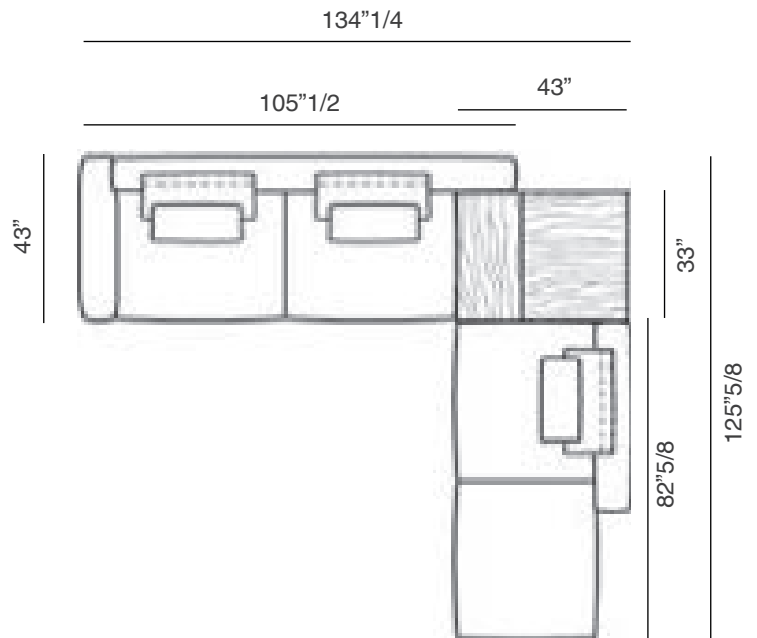

Composition "F"

- + Sofa 13 Corner Combo
- + Central Unit with R Pouf 2
- + 2 back cushions Atlas
- + 2 back cushions 1
- + 2 back cushions 3
- + 1 small table Noth (83x40.5 cm)

Composition "G"

- + Central Unit with L Back 1
- + R Unit LARGE with L Back 4
- + 4 back cushions Atlas
- + 1 small table Noth (86x85 cm)
- ATTENTION: Pouf not included

Composition "H"

- + Central Unit with L Back 5
 - + Central Unit with L Back 2
 - + R Unit LARGE 2
 - + 3 back cushions Atlas
 - + 2 back cushions 1
 - + 2 back cushions 3
 - + 1 small table Noth (103x66 cm)
 - + 1 small table Aka (103.5x104cm)
- ATTENTION: Pouf not included

Composition "L"

- + L Unit SLIM 91"3/8
 - + Unit LARGE 111"3/8 - L Back
 - + 2 back cushions Atlas
 - + 2 back cushions 1
 - + 2 back cushions 3
- ATTENTION: Pouf not included

Composition "M"

- + Unit Slim with R Back 105"1/2
- + Central Unit 82"5/8 with R Pouf
- + 3 back cushions 1
- + 3 back cushions 3
- + 1 small table Noth (40"1/2x25")