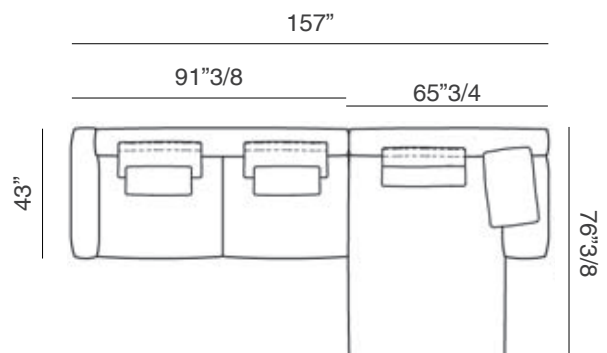

(For more specifications, please refer to "Finishes & Materials")

Composition "A"

- + L Unit LARGE 3
- + Chaise Longue LARGE with R Short Arm 2
- + 4 back cushions Atlas

Composition "B"

- + Central Unit with L Back 3
- + Chaise Longue LARGE with R Short Arm 2
- + 2 back cushions Atlas
- + 1 back cushion 1
- + 1 back cushion 3
- + 1 small table Noth (83x40.5 cm)

Composition "C"

- + L Unit SLIM 4
- + Chaise Longue LARGE with R Short Arm 2
- + 2 back cushions Atlas
- + 2 back cushions 1
- + 2 back cushions 3

Composition "D"

- + L Unit LARGE 3
- + Chaise Longue SLIM with R Short Arm 2
- + 2 back cushions Atlas
- + 1 back cushion 1
- + 1 back cushion 3
- + 1 small table Noth (103x66 cm)

Composition "F"

- + Sofa 13 Corner Combo
- + Central Unit with R Pouf 2
- + 2 back cushions Atlas
- + 2 back cushions 1
- + 2 back cushions 3
- + 1 small table Noth (83x40.5 cm)

Composition "G"

- + Central Unit with L Back 1
- + R Unit LARGE with L Back 4
- + 4 back cushions Atlas
- + 1 small table Noth (86x85 cm)
- ATTENTION: Pouf not included

Composition "L"

- + L Unit SLIM 91"3/8
 - + Unit LARGE 111"3/8 - L Back
 - + 2 back cushions Atlas
 - + 2 back cushions 1
 - + 2 back cushions 3
- ATTENTION: Pouf not included

Composition "M"

- + Unit Slim with R Back 105"1/2
- + Central Unit 82"5/8 with R Pouf
- + 3 back cushions 1
- + 3 back cushions 3
- + 1 small table Noth (40"1/2x25")