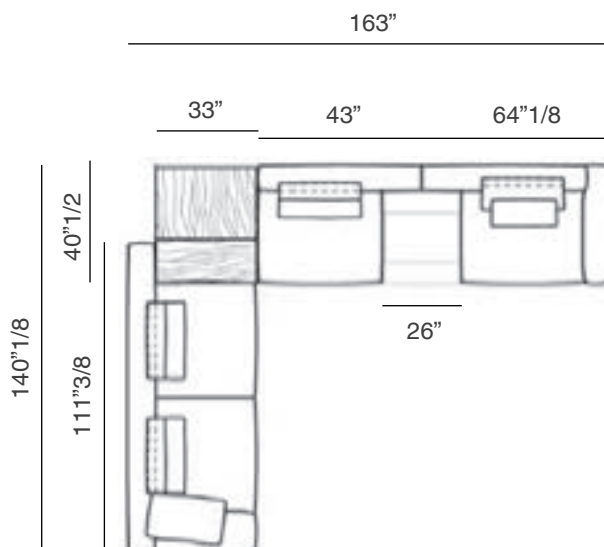

Composition "F"

- + Sofa 13 Corner Combo
- + Central Unit with R Pouf 2
- + 2 back cushions Atlas
- + 2 back cushions 1
- + 2 back cushions 3
- + 1 small table Noth (83x40.5 cm)

Composition "G"

- + Central Unit with L Back 1
- + R Unit LARGE with L Back 4
- + 4 back cushions Atlas
- + 1 small table Noth (86x85 cm)
- ATTENTION: Pouf not included

Composition "L"

- + L Unit SLIM 91"3/8
 - + Unit LARGE 111"3/8 - L Back
 - + 2 back cushions Atlas
 - + 2 back cushions 1
 - + 2 back cushions 3
- ATTENTION: Pouf not included

Composition "M"

- + Unit Slim with R Back 105"1/2
- + Central Unit 82"5/8 with R Pouf
- + 3 back cushions 1
- + 3 back cushions 3
- + 1 small table Noth (40"1/2x25")

Composition "N"

- + Unit LARGE with R Back
 - + Central Unit with L Back
 - + 3 back cushions Atlas
- ATTENTION: Pouf and Back Support not included

Composition "O"

- + Unit LARGE with R Back 87"3/4
 - + Central Unit 82"5/8 with R Pouf
 - + 2 back cushions Atlas
 - + 1 back cushions 1
 - + 1 small table Noth (40"1/2x25")
- ATTENTION: Back support not included.

Composition "P"

- + Unit LARGE with R Back
 - + Central Unit with R Back
 - + Unit SLIM with L Back
 - + 4 back cushions Atlas
 - + 1 back cushions
 - + 1 small table Noth (40"1/2x25")
- ATTENTION: Pouf and Back Support not included