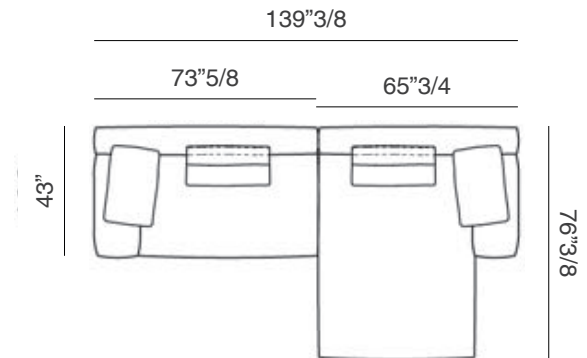

Finishes and materials

Structure: Wood.

Feet: Metal; micaceous brown or black nickel, 2" tall.

Covers: Fabric; C.O.M. and categories A, B/C, D, E, Extra or Top/Alcantara. Leathers; C.O.L. and categories First, Plus, A or B.

(For more specifications, please refer to "Finishes & Materials")

Composition "A"

- + L Unit LARGE 3
- + Chaise Longue LARGE with R Short Arm 2
- + 4 back cushions Atlas

Composition "B"

- + Central Unit with L Back 3
- + Chaise Longue LARGE with R Short Arm 2
- + 2 back cushions Atlas
- + 1 back cushion 1
- + 1 back cushion 3
- + 1 small table Noth (83x40.5 cm)

Composition "C"

- + L Unit SLIM 4
- + Chaise Longue LARGE with R Short Arm 2
- + 2 back cushions Atlas
- + 2 back cushions 1
- + 2 back cushions 3

Composition "D"

- + L Unit LARGE 3
- + Chaise Longue SLIM with R Short Arm 2
- + 2 back cushions Atlas
- + 1 back cushion 1
- + 1 back cushion 3
- + 1 small table Noth (103x66 cm)

Composition "F"

- + Sofa 13 Corner Combo
- + Central Unit with R Pouf 2
- + 2 back cushions Atlas
- + 2 back cushions 1
- + 2 back cushions 3
- + 1 small table Noth (83x40.5 cm)

Composition "G"

- + Central Unit with L Back 1
- + R Unit LARGE with L Back 4
- + 4 back cushions Atlas
- + 1 small table Noth (86x85 cm)
- ATTENTION: Pouf not included