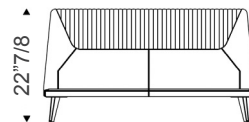

Amadeus

Design: Manzoni e Tapinassi

Description

Upholstered bed defined by just a few geometric lines and rounded corners. It stands out for its spacious and comfortable headboard, quilted with vertical stitchings which grant a three-dimensional effect, and for the inclined embossed lacquered steel feet. The bed is fully covered in synthetic leather or soft leather in an extensive and elegant color palette. This bed also provides an optional back headboard covered in soft leather. Made in Italy.

Dimensions

Queen size: 65"3/4W x 86"1/4D x 40"1/2H
(To fit American QUEEN size Mattress 60"x 80")

King size: 81"1/2W x 87"3/8D x 40"1/2H
(To fit American KING size Mattress 76"3/4 x 80")

Queen: 65"3/4 - King: 81"1/2

Queen: 86"1/4 - King: 87"3/8

Queen: 86"1/4 - King: 87"3/8

Notes:
Slats included.
Mattress not included.