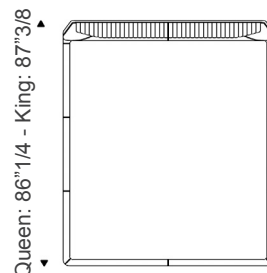

Dimensions

Queen size: 65"3/4W x 86"1/4D x 40"1/2H
(To fit American QUEEN size Mattress 60"x 80")

King size: 81"1/2W x 87"3/8D x 40"1/2H
(To fit American KING size Mattress 76"3/4 x 80")

Queen: 65"3/4 - King: 81"1/2

Queen: 86"1/4 - King: 87"3/8

Queen: 86"1/4 - King: 87"3/8

Notes:
Slats included.
Mattress not included.