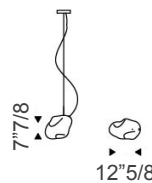

Dimensions

Single lamp: 12"5/8W x 7"7/8D x 7"7/8H

+ 118"1/8 MaxH of tensors and Canopy

6 round comp.: 6 x 12"5/8W x 7"7/8D x 7"7/8H

+ 118"1/8MaxH of tensors and Canopy

12 round comp.: 12 x 12"5/8W x 7"7/8D x 7"7/8H

+ 118"1/8MaxH of tensors and Canopy

Single lamp

6 round comp.

12 round comp.