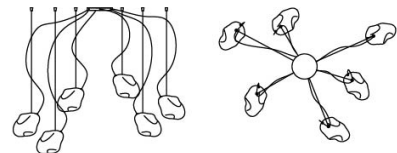

Cloud

Design: Oriano Favaretto

Description

Just like their namesake, these suspension lamps appear to float in the air lightly. The blown glass lampshade is available in two shades. Offered as a single pendant or in compositions of 6 or 12 pendants. Made in Italy.

Dimensions

Single lamp: 12"5/8W x 7"7/8D x 7"7/8H

+ 118"1/8 MaxH of tensors and Canopy

6 round comp.: 6 x 12"5/8W x 7"7/8D x 7"7/8H

+ 118"1/8MaxH of tensors and Canopy

12 round comp.: 12 x 12"5/8W x 7"7/8D x 7"7/8H

+ 118"1/8MaxH of tensors and Canopy

Single lamp

6 round comp.

12 round comp.