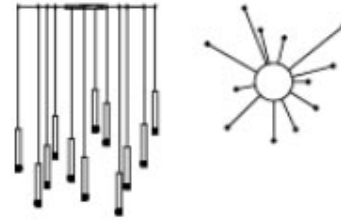

### *Description*

Suspension lamp with steel cylinder lampshade. In this lamp every detail deserves to be noticed, starting with the delicate perforated pattern through which the light shines.

A single cylinder can be hung from the ceiling individually or fixed to a round support that houses 6 or 12 hanging elements, which can be positioned at different heights and distances to create dynamic, original compositions. Made in Italy.

### Dimensions

**Single pendant:**  $\text{Ø}1\frac{5}{8}$  x  $13\frac{3}{4}$ H +  $98\frac{3}{8}$  max H of wire and canopy

**6 pendants:** 6 x  $\text{Ø}1\frac{5}{8}$  x  $13\frac{3}{4}$ H +  $98\frac{3}{8}$  max H of wire and socket ( $\text{Ø}9\frac{7}{8}$  x  $1\frac{1}{8}$ H 6 socket)

**12 pendants:** 12 x  $\text{Ø}1\frac{5}{8}$  x  $13\frac{3}{4}$ H +  $98\frac{3}{8}$  max H of wire and socket ( $\text{Ø}12\frac{1}{8}$  x  $1\frac{1}{8}$ H 12 socket)

Single pendant

6 pendants composition

12 pendants composition

Socket for 6 pendants

Socket for 12 pendants