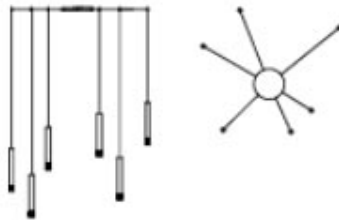

### *Description*

Suspension lamp with steel cylinder lampshade. In this lamp every detail deserves to be noticed, starting with the delicate perforated pattern through which the light shines.

A single cylinder can be hung from the ceiling individually or fixed to a round support that houses 6 or 12 hanging elements, which can be positioned at different heights and distances to create dynamic, original compositions. Made in Italy.

## Stilo

---

### Dimensions

**Single pendant:**  $\text{Ø}1\frac{5}{8}$  x  $13\frac{3}{4}$ H +  $98\frac{3}{8}$  max H of wire and canopy

**6 pendants:** 6 x  $\text{Ø}1\frac{5}{8}$  x  $13\frac{3}{4}$ H +  $98\frac{3}{8}$  max H of wire and socket ( $\text{Ø}9\frac{7}{8}$  x  $1\frac{1}{8}$ H 6 socket)

**12 pendants:** 12 x  $\text{Ø}1\frac{5}{8}$  x  $13\frac{3}{4}$ H +  $98\frac{3}{8}$  max H of wire and socket ( $\text{Ø}12\frac{1}{8}$  x  $1\frac{1}{8}$ H 12 socket)

Single pendant

6 pendants composition