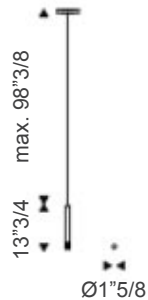

## Stilo

---

### Dimensions

**Single pendant:**  $\text{Ø}1\frac{5}{8}$  x  $13\frac{3}{4}$ H +  $98\frac{3}{8}$  max H of wire and canopy

**6 pendants:** 6 x  $\text{Ø}1\frac{5}{8}$  x  $13\frac{3}{4}$ H +  $98\frac{3}{8}$  max H of wire and socket ( $\text{Ø}9\frac{7}{8}$  x  $1\frac{1}{8}$ H 6 socket)

**12 pendants:** 12 x  $\text{Ø}1\frac{5}{8}$  x  $13\frac{3}{4}$ H +  $98\frac{3}{8}$  max H of wire and socket ( $\text{Ø}12\frac{1}{8}$  x  $1\frac{1}{8}$ H 12 socket)

Single pendant

6 pendants composition