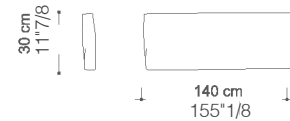

Finishes and materials

Covered in: Fabric (Cat. 1,2,3 and Super) or Leather (A,B,C and Extra).
(For more specifications, please refer to "Finishes & Materials")