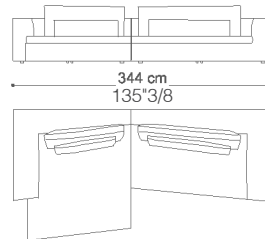

### Dimensions

- A: 100"W x 48"D x 23"5/8H
- B: 147"1/4W x 48"D x 23"5/8H
- C: 126"3/8W x 48"D x 23"5/8H
- D: 126"3/8W x 114"5/8D x 23"5/8H
- E: 135"3/8W x 69"5/8D x 23"5/8H
- F: 139"3/8W x 174"3/4D x 23"5/8H

Composition A - 3 seater  
100"W x 48"D x 23"5/8H

Composition B - 4 seater  
147"1/4W x 48"D x 23"5/8H

Composition C  
Terminal unit with 1 arm left + corner  
126"3/8W x 48"D x 23"5/8H

Composition D  
Terminal unit with 1 left arm + corner + Terminal unit with 1 right arm  
126"3/8W x 114"5/8D x 23"5/8H

Composition E  
Chaiselongue + left terminal unit with 1 right arm  
135"3/8W x 69"5/8D x 23"5/8H

Composition F  
Terminal unit with 1 left arm + central unit + corner + central unit + terminal unit with 1 right arm  
139"3/8W x 174"3/4D x 23"5/8H

### Dimensions

G: 126<sup>3</sup>/<sub>8</sub>W x 139<sup>3</sup>/<sub>8</sub>D x 23<sup>5</sup>/<sub>8</sub>H

H: 148<sup>3</sup>/<sub>8</sub>W x 48<sup>3</sup>/<sub>8</sub>D x 23<sup>5</sup>/<sub>8</sub>H