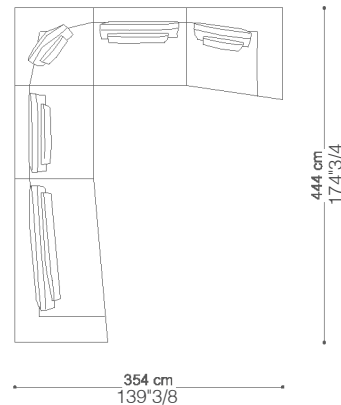

### Dimensions

- A: 100"W x 48"D x 23"5/8H
- B: 147"1/4W x 48"D x 23"5/8H
- C: 126"3/8W x 48"D x 23"5/8H
- D: 126"3/8W x 114"5/8D x 23"5/8H
- E: 135"3/8W x 69"5/8D x 23"5/8H
- F: 139"3/8W x 174"3/4D x 23"5/8H

Composition A - 3 seater  
100"W x 48"D x 23"5/8H

Composition B - 4 seater  
147"1/4W x 48"D x 23"5/8H

Composition C  
Terminal unit with 1 arm left + corner  
126"3/8W x 48"D x 23"5/8H

Composition D  
Terminal unit with 1 left arm + corner + Terminal unit with 1 right arm  
126"3/8W x 114"5/8D x 23"5/8H

Composition E  
Chaiselongue + left terminal unit with 1 right arm  
135"3/8W x 69"5/8D x 23"5/8H

Composition F  
Terminal unit with 1 left arm + central unit + corner + central unit + terminal unit with 1 right arm  
139"3/8W x 174"3/4D x 23"5/8H

### Dimensions

G: 126<sup>3</sup>/<sub>8</sub>W x 139<sup>3</sup>/<sub>8</sub>D x 23<sup>5</sup>/<sub>8</sub>H

H: 148<sup>3</sup>/<sub>8</sub>W x 48<sup>3</sup>/<sub>8</sub>D x 23<sup>5</sup>/<sub>8</sub>H