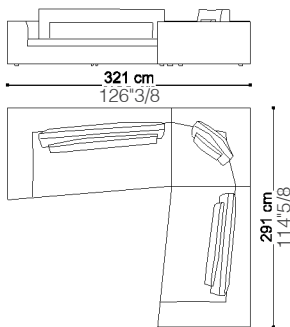

### Dimensions

- A: 100"W x 48"D x 23"5/8H
- B: 147"1/4W x 48"D x 23"5/8H
- C: 126"3/8W x 48"D x 23"5/8H
- D: 126"3/8W x 114"5/8D x 23"5/8H
- E: 135"3/8W x 69"5/8D x 23"5/8H
- F: 139"3/8W x 174"3/4D x 23"5/8H

Composition A - 3 seater  
100"W x 48"D x 23"5/8H

Composition B - 4 seater  
147"1/4W x 48"D x 23"5/8H

Composition C  
Terminal unit with 1 arm left + corner  
126"3/8W x 48"D x 23"5/8H

Composition D  
Terminal unit with 1 left arm + corner + Terminal unit with 1 right arm  
126"3/8W x 114"5/8D x 23"5/8H

Composition E  
Chaiselongue + left terminal unit with 1 right arm  
135"3/8W x 69"5/8D x 23"5/8H

Composition F  
Terminal unit with 1 left arm + central unit + corner + central unit + terminal unit with 1 right arm  
139"3/8W x 174"3/4D x 23"5/8H

### Dimensions

G: 126<sup>3</sup>/<sub>8</sub>W x 139<sup>3</sup>/<sub>8</sub>D x 23<sup>5</sup>/<sub>8</sub>H

H: 148<sup>3</sup>/<sub>8</sub>W x 48<sup>3</sup>/<sub>8</sub>D x 23<sup>5</sup>/<sub>8</sub>H