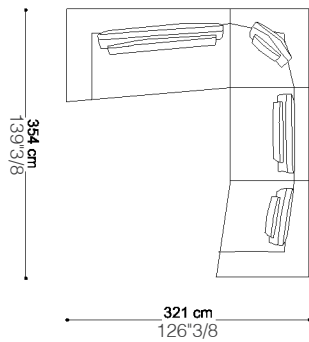

David

Dimensions

G: 126³/₈W x 139³/₈D x 23⁵/₈H

H: 148³/₈W x 48³/₈D x 23⁵/₈H

I: 172³/₈W x 48³/₈D x 23⁵/₈H

Composition G

Terminal unit with 1 left arm + corner + central unit + terminal unit with 1 right arm
126³/₈W x 139³/₈D x 23⁵/₈H