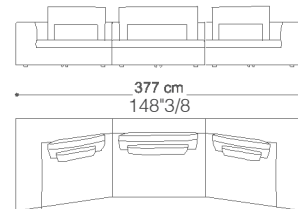

Composition H

Terminal unit with 1 left arm + central unit + terminal unit with 1 right arm
148³/₈W x 48³/₈D x 23⁵/₈H