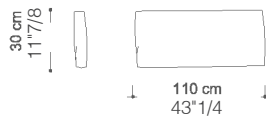

Finishes and materials

Covered in: Fabric (Cat. 1,2,3 and Super) or Leather (A,B,C and Extra).
(For more specifications, please refer to "Finishes & Materials")