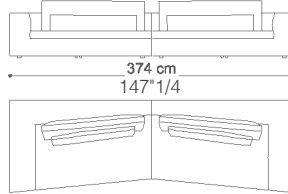

### Dimensions

- A: 100"W x 48"D x 23"5/8H
- B: 147"1/4W x 48"D x 23"5/8H
- C: 126"3/8W x 48"D x 23"5/8H
- D: 126"3/8W x 114"5/8D x 23"5/8H
- E: 135"3/8W x 69"5/8D x 23"5/8H
- F: 139"3/8W x 174"3/4D x 23"5/8H

Composition A - 3 seater  
100"W x 48"D x 23"5/8H

Composition B - 4 seater  
147"1/4W x 48"D x 23"5/8H

Composition C  
Terminal unit with 1 arm left + corner  
126"3/8W x 48"D x 23"5/8H

Composition D  
Terminal unit with 1 left arm + corner + Terminal unit with 1 right arm  
126"3/8W x 114"5/8D x 23"5/8H

Composition E  
Chaiselongue + left terminal unit with 1 right arm  
135"3/8W x 69"5/8D x 23"5/8H

Composition F  
Terminal unit with 1 left arm + central unit + corner + central unit + terminal unit with 1 right arm  
139"3/8W x 174"3/4D x 23"5/8H

### Dimensions

G: 126<sup>3</sup>/<sub>8</sub>W x 139<sup>3</sup>/<sub>8</sub>D x 23<sup>5</sup>/<sub>8</sub>H

H: 148<sup>3</sup>/<sub>8</sub>W x 48<sup>3</sup>/<sub>8</sub>D x 23<sup>5</sup>/<sub>8</sub>H