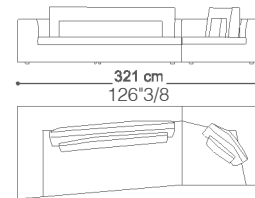

### Dimensions

- A: 100"W x 48"D x 23"5/8H
- B: 147"1/4W x 48"D x 23"5/8H
- C: 126"3/8W x 48"D x 23"5/8H
- D: 126"3/8W x 114"5/8D x 23"5/8H
- E: 135"3/8W x 69"5/8D x 23"5/8H
- F: 139"3/8W x 174"3/4D x 23"5/8H

Composition A - 3 seater  
100"W x 48"D x 23"5/8H

Composition B - 4 seater  
147"1/4W x 48"D x 23"5/8H

Composition C  
Terminal unit with 1 arm left + corner  
126"3/8W x 48"D x 23"5/8H

Composition D  
Terminal unit with 1 left arm + corner + Terminal unit with 1 right arm  
126"3/8W x 114"5/8D x 23"5/8H

Composition E  
Chaiselongue + left terminal unit with 1 right arm  
135"3/8W x 69"5/8D x 23"5/8H

Composition F  
Terminal unit with 1 left arm + central unit + corner + central unit + terminal unit with 1 right arm  
139"3/8W x 174"3/4D x 23"5/8H

### Dimensions

G: 126<sup>3</sup>/<sub>8</sub>W x 139<sup>3</sup>/<sub>8</sub>D x 23<sup>5</sup>/<sub>8</sub>H

H: 148<sup>3</sup>/<sub>8</sub>W x 48<sup>3</sup>/<sub>8</sub>D x 23<sup>5</sup>/<sub>8</sub>H