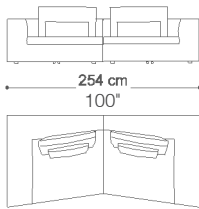

### Dimensions

- A: 100"W x 48"D x 23"5/8H
- B: 147"1/4W x 48"D x 23"5/8H
- C: 126"3/8W x 48"D x 23"5/8H
- D: 126"3/8W x 114"5/8D x 23"5/8H
- E: 135"3/8W x 69"5/8D x 23"5/8H
- F: 139"3/8W x 174"3/4D x 23"5/8H

Composition A - 3 seater  
100"W x 48"D x 23"5/8H

Composition B - 4 seater  
147"1/4W x 48"D x 23"5/8H

Composition C  
Terminal unit with 1 arm left + corner  
126"3/8W x 48"D x 23"5/8H

Composition D  
Terminal unit with 1 left arm + corner + Terminal unit with 1 right arm  
126"3/8W x 114"5/8D x 23"5/8H

Composition E  
Chaiselongue + left terminal unit with 1 right arm  
135"3/8W x 69"5/8D x 23"5/8H

Composition F  
Terminal unit with 1 left arm + central unit + corner + central unit + terminal unit with 1 right arm  
139"3/8W x 174"3/4D x 23"5/8H

### Dimensions

G: 126<sup>3</sup>/<sub>8</sub>W x 139<sup>3</sup>/<sub>8</sub>D x 23<sup>5</sup>/<sub>8</sub>H

H: 148<sup>3</sup>/<sub>8</sub>W x 48<sup>3</sup>/<sub>8</sub>D x 23<sup>5</sup>/<sub>8</sub>H