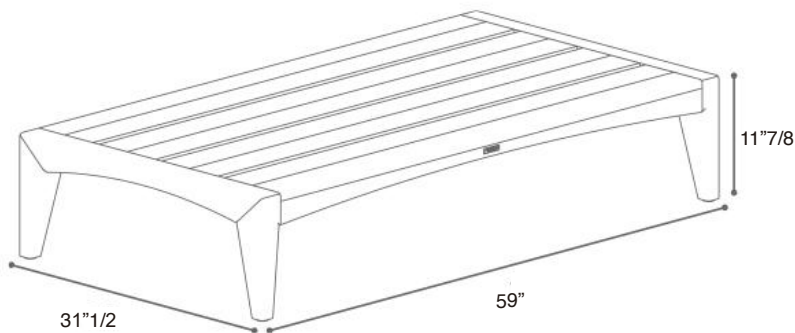

Zenhit

Design: Kris Van Puyvelde

Description

Coffee table with teak wood frame.

Dimensions:

59"W x 31"1/2D X 11"7/8H

Finishes and materials

Frame: Teak wood.