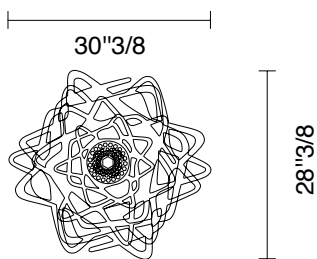

### Dimensions

30"3/8W x 28"3/8D x 11"7/8H

- 1 X 100W max Halogen
- 1 LED Filament