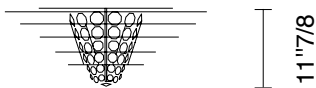

### Dimensions

30"3/8W x 28"3/8D x 11"7/8H

- 1 X 100W max Halogen
- 1 LED Filament