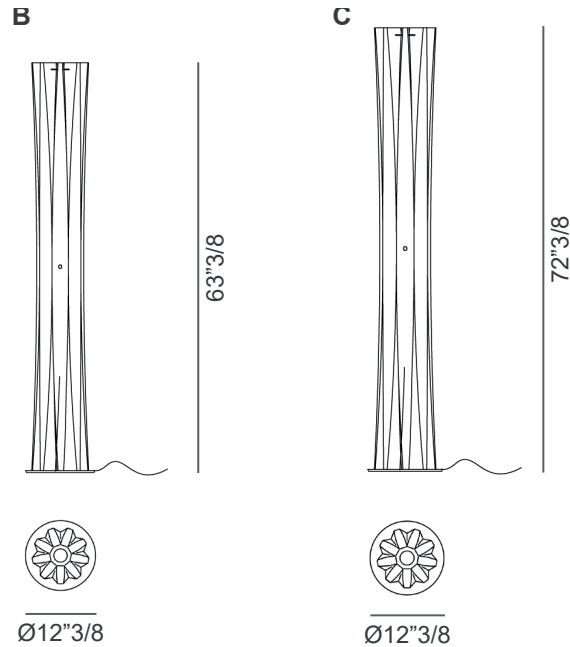

Bach

Design: Francesco Piretti

Description

Floor lamp with white Opalflex® diffuser and stainless steel base. Available in various heights and sizes, that when grouped together, create welcoming nooks filled with warm chromatics. Made in Italy.

Finishes and materials

Base: Stainless Steel

Diffuser: Opalflex®

■ GOLD □ WHITE

(For more specifications, please refer to “Finishes & Materials”)

Bach

Dimensions

A: Ø12"3/8 x 45"5/8H

B: Ø12"3/8 x 63"3/8H

C: Ø12"3/8 x 72"3/8H

Light source:

B: 3 X E26 - 12W LED Filament - Dimmable 

C: 3 X E26 - 12W LED Filament - Dimmable 

(For more specifications, please refer to "Finishes & Materials")