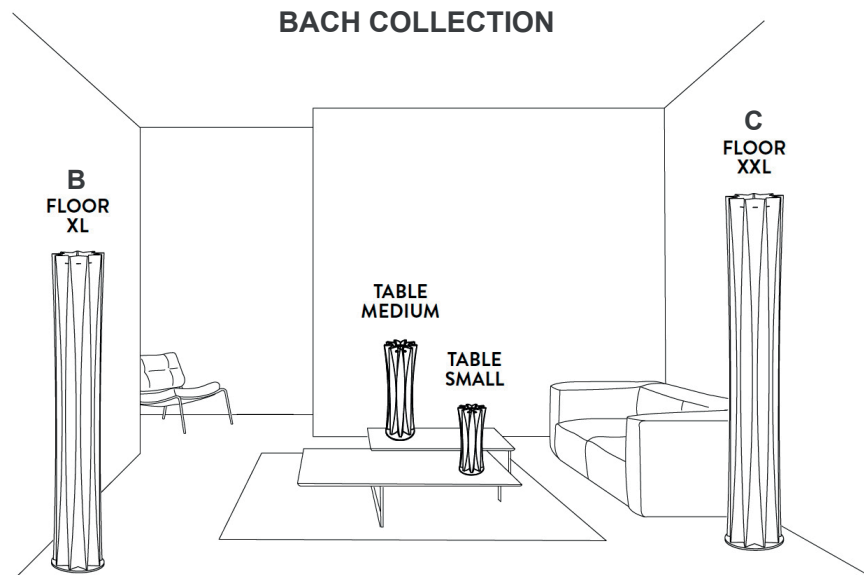

Bach

Design: Francesco Piretti

Description

Floor lamp with white Opalflex® diffuser and stainless steel base. Available in various heights and sizes, that when grouped together, create welcoming nooks filled with warm chromatics. Made in Italy.

Finishes and materials

Base: Stainless Steel

Diffuser: Opalflex®

■ GOLD □ WHITE

(For more specifications, please refer to “Finishes & Materials”)

Bach

Dimensions

A: Ø12"3/8 x 45"5/8H

B: Ø12"3/8 x 63"3/8H

C: Ø12"3/8 x 72"3/8H

Light source:

B: 3 X E26 - 12W LED Filament - Dimmable 

C: 3 X E26 - 12W LED Filament - Dimmable 

(For more specifications, please refer to "Finishes & Materials")