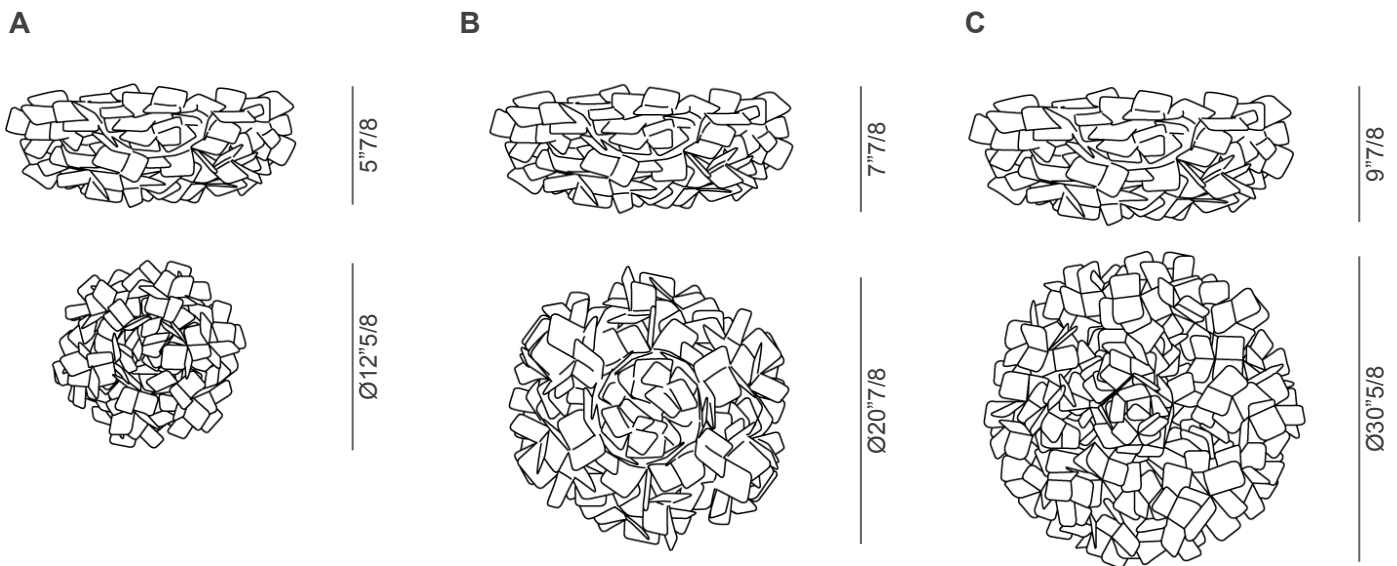

Finishes and materials

Diffuser: Cristalflex®

FUMÉ

(For more specifications, please refer to “Finishes & Materials”)

Clizia

Dimensions

A: Ø12"5/8 x 5"7/8H

B: Ø20"7/8 x 7"7/8H

C: Ø30"5/8 x 9"7/8H

Light source:

A: 3 X E26 - 12W LED Filament - Dimmable

B: 2X E26 - 12W LED Filament - Dimmable

C: 2 X E12 - 6W LED Filament - Dimmable

CLIZIA COLLECTION

(For more specifications, please refer to "Finishes & Materials")