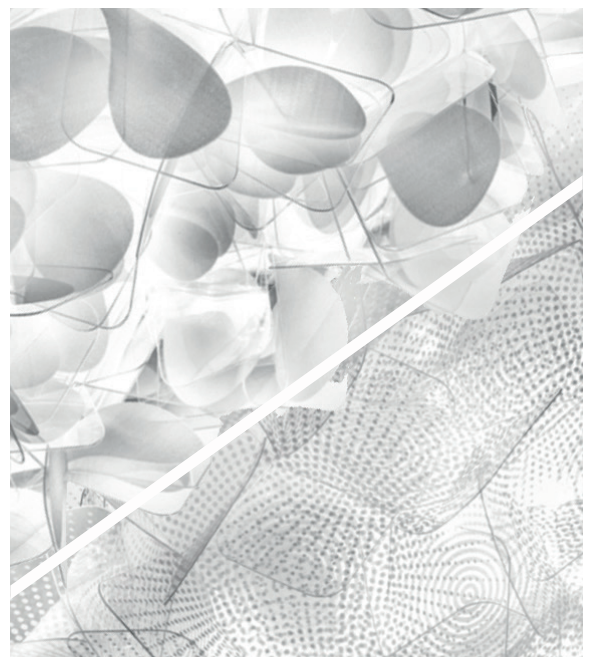

Clizia

Design: Adriano Rachele

Description

Ceiling or wall lamp consisting of colored interlocked squares in Opalflex®, manually assembled to create a perfect balance of reflections and transparencies. All of the available versions marry aesthetics with functionality, featuring a magnetic anchoring system, that allows for easy installation and cleaning. Available in five different colors and also in suspension, floor and table versions. Made in Italy.

Finishes and materials

Diffuser: Opalflex®

■ BLACK □ WHITE ■ ORANGE
■ PURPLE ■ BLUE

(For more specifications, please refer to "Finishes & Materials")

Clizia

Design: Adriano Rachele

Description

Ceiling or wall lamp consisting of interlocked squares in Cristalflex®, manually assembled to create a perfect balance of transparencies and reflections. Two finishes available: Pixel, a high-tech pattern in soft tones and Mama non Mama, a delicate petal pattern. All of the available versions marry aesthetics with functionality, featuring a magnetic anchoring system, that allows an easy installation and cleaning. Available in more finishes and also in suspension, floor or table versions. Made in Italy.

Finishes and materials

Diffuser: Cristalflex®

(For more specifications, please refer to “Finishes & Materials”)

Clizia

Design: Adriano Rachele

Description

Ceiling or wall lamp consisting of colored interlocked squares in Cristalflex®, manually assembled to create a perfect balance of transparencies and reflections. All of the available versions marry aesthetics with functionality, featuring a magnetic anchoring system, that allows for easy installation and cleaning. Available in more finishes and also in suspension, floor and table versions. Made in Italy.