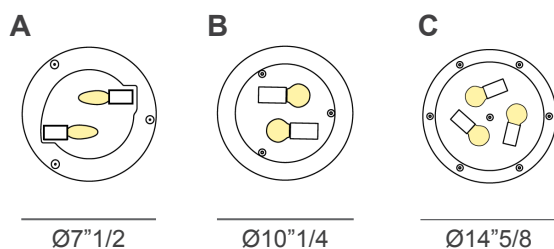

Finishes and materials

Diffuser: Cristalflex®

FUMÉ

(For more specifications, please refer to “Finishes & Materials”)

Clizia

Dimensions

A: Ø12"5/8 x 5"7/8H

B: Ø20"7/8 x 7"7/8H

C: Ø30"5/8 x 9"7/8H

Light source:

A: 3 X E26 - 12W LED Filament - Dimmable

B: 2X E26 - 12W LED Filament - Dimmable

C: 2 X E12 - 6W LED Filament - Dimmable

CLIZIA COLLECTION

(For more specifications, please refer to "Finishes & Materials")