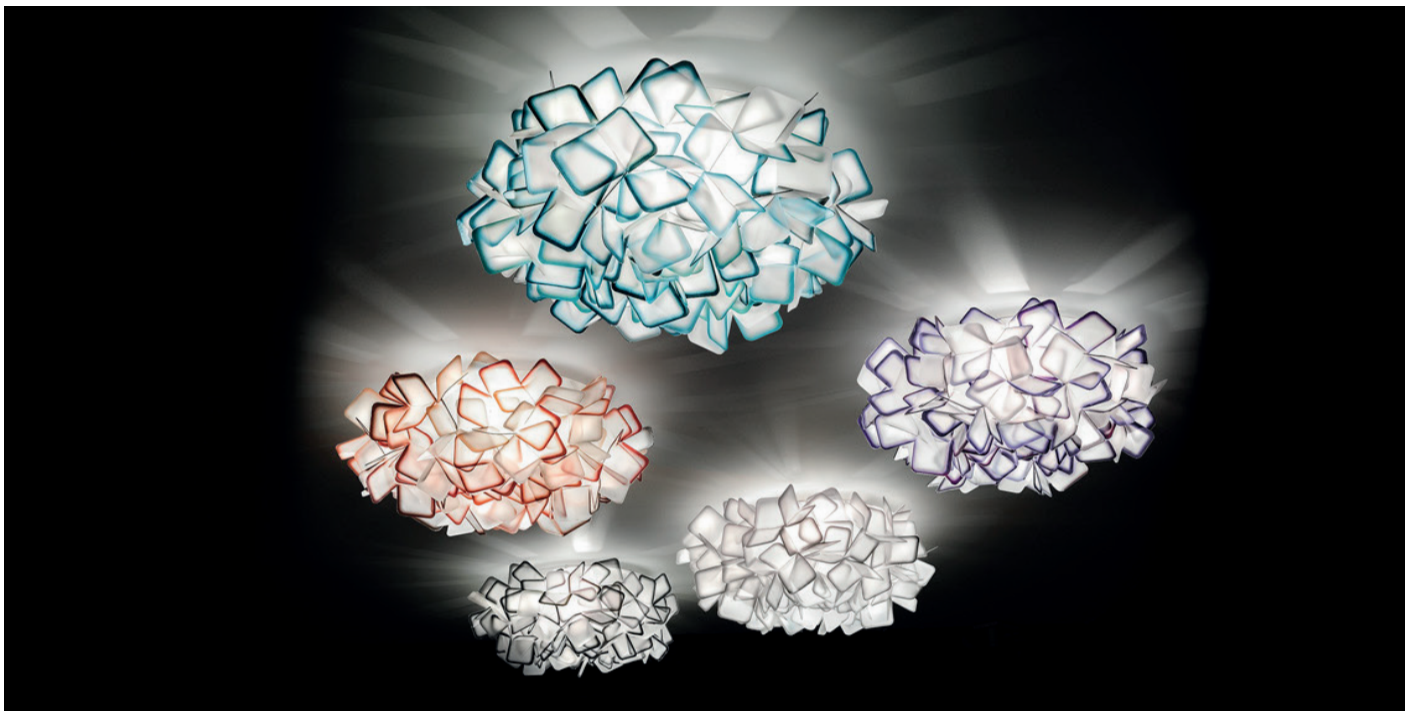

Clizia

Design: Adriano Rachele

Description

Ceiling or wall lamp consisting of colored interlocked squares in Opalflex®, manually assembled to create a perfect balance of reflections and transparencies. All of the available versions marry aesthetics with functionality, featuring a magnetic anchoring system, that allows for easy installation and cleaning. Available in five different colors and also in suspension, floor and table versions. Made in Italy.

Finishes and materials

Diffuser: Opalflex®

■ BLACK □ WHITE ■ ORANGE
■ PURPLE ■ BLUE

(For more specifications, please refer to "Finishes & Materials")

Clizia

Design: Adriano Rachele

Description

Ceiling or wall lamp consisting of interlocked squares in Cristalflex®, manually assembled to create a perfect balance of transparencies and reflections. Two finishes available: Pixel, a high-tech pattern in soft tones and Mama non Mama, a delicate petal pattern. All of the available versions marry aesthetics with functionality, featuring a magnetic anchoring system, that allows an easy installation and cleaning. Available in more finishes and also in suspension, floor or table versions. Made in Italy.

Finishes and materials

Diffuser: Cristalflex®

(For more specifications, please refer to “Finishes & Materials”)

Clizia

Design: Adriano Rachele

Description

Ceiling or wall lamp consisting of colored interlocked squares in Cristalflex®, manually assembled to create a perfect balance of transparencies and reflections. All of the available versions marry aesthetics with functionality, featuring a magnetic anchoring system, that allows for easy installation and cleaning. Available in more finishes and also in suspension, floor and table versions. Made in Italy.