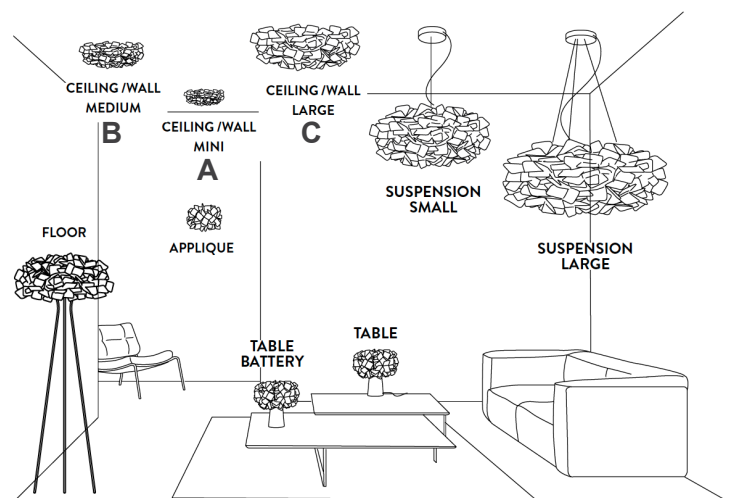

C: Ø30"5/8 x 9"7/8H

Light source:

A: 3 X E26 - 12W LED Filament - Dimmable

B: 2X E26 - 12W LED Filament - Dimmable

C: 2 X E12 - 6W LED Filament - Dimmable

CLIZIA COLLECTION

(For more specifications, please refer to "Finishes & Materials")