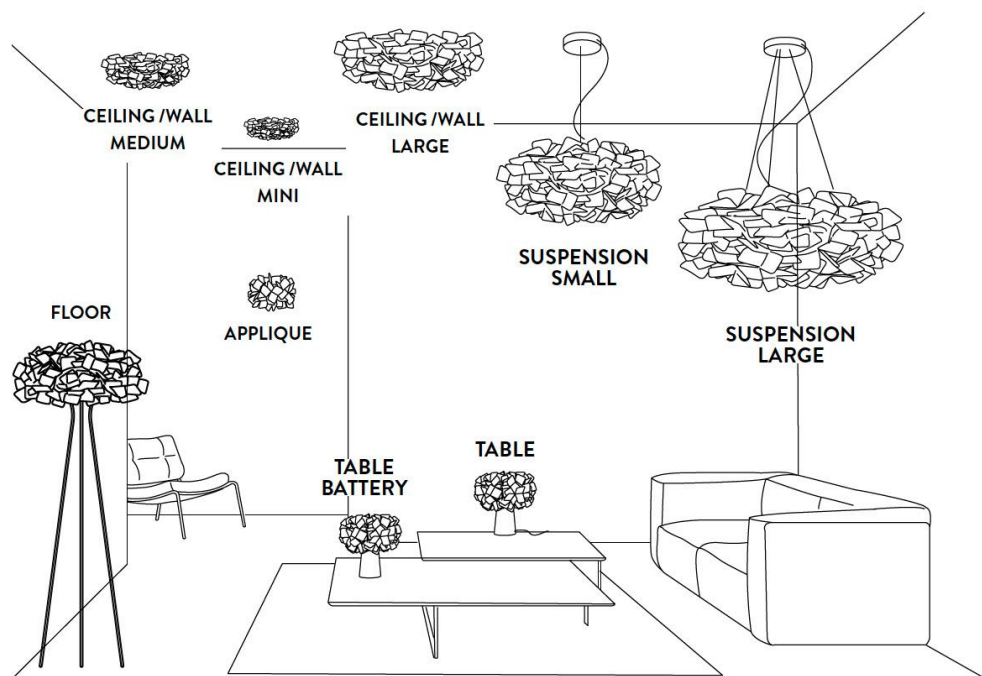

CLIZIA COLLECTION

(For more specifications, please refer to "Finishes & Materials")