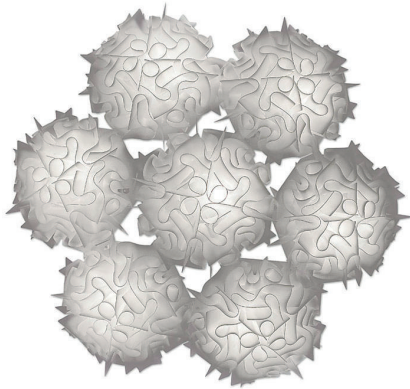

Veli 7

Design: Adriano Rachele

Description

Suspension lamp assembled entirely by hand, made of Opalflex® or Lentiflex®.

Dimensions

Ø51"1/8 x 13"3/4H

Bulbs E27:

 9 X 20W FBT

 9 X 8W LED Filament

Finishes and materials

Opalflex® / Lentiflex® / Goldflex®/
Steelflex® / Copperflex®

With: 9 light sources

WHITE BLACK COUTURE FOLIAGE

PRISMA GOLD SILVER COPPER

Veli 7 entire collection