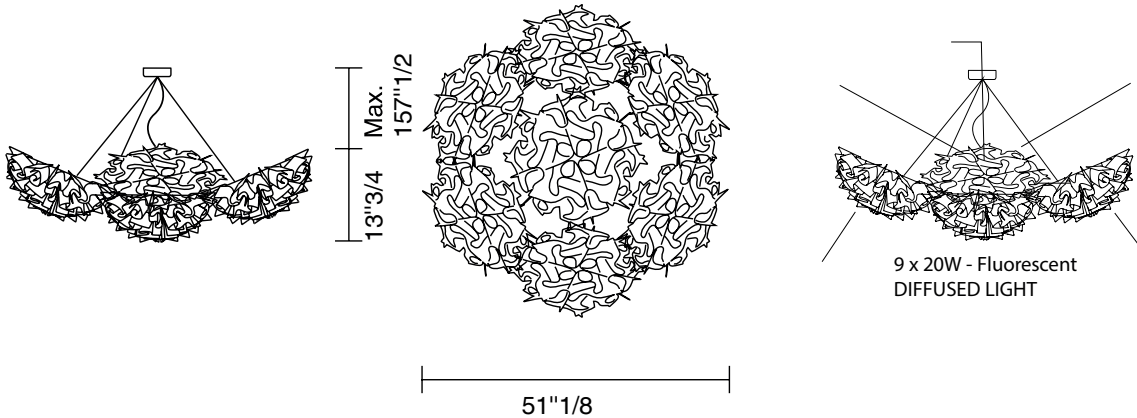

Veli 7

Design: Adriano Rachele

Description

Suspension lamp assembled entirely by hand, made of Opalflex® or Lentiflex®.

Dimensions

Ø51"1/8 x 13"3/4H

Bulbs E27:

 9 X 20W FBT