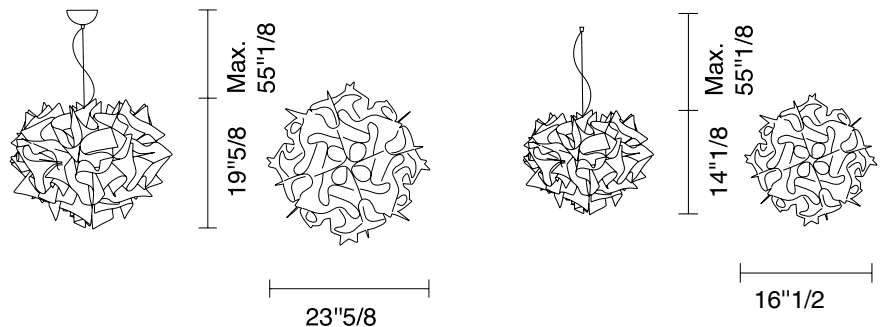

Veli

Design: Adriano Rachele

Description

Inspired by the high fashion world, where folds, pleats and soft structural shapes reign, Veli is a sophisticated, glamorous collection featuring a series of handcrafted elements carefully connected in a sinuous, elegant design, mounted on a magnetic system. Veli's varying colours and forms add value to any interior.

Dimensions

Veli Large: Ø23"5/8 x 19"5/8H

Veli: Ø16"1/2 x 14"1/8H

Finishes and materials

Opalflex® / Lentiflex® / Goldflex® /
Steelflex® / Copperflex®

□ WHITE ■ BLACK ▣ COUTURE □ PRISMA

■ AUREA ■ GOLD ▣ SILVER ■ COPPER

Veli Large:
Bulbs E27:

⦿ 4 X 20W max FBT or
⦿ 4 X 8W LED Filament

Veli:
Bulbs E27:

⦿ 2 X 20W max FBT (max135mm) or
⦿ 2 X 8W LED Filament