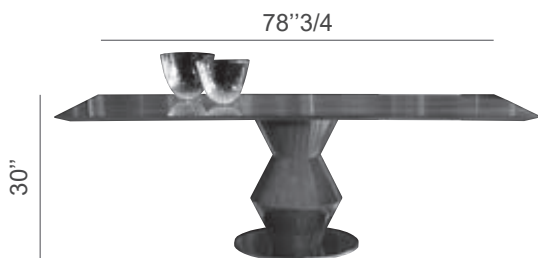

Grand Palais

Description

The Grand Palais table embodies the very essence of elegance. Inspired by the grandeur and beauty of grand palaces, this table commands attention with its regal silhouette. The design celebrates the allure of classicism, the perfection of what is formally balanced and harmonious. The pedestal base, with its sinuous forms reminiscent of an hourglass, turns this table into an ode to contemporary luxury. Made in Italy.

Finishes and materials

Top: Wood.

Base: Wood + Steel or Complete in Stainless Steel.

Dimensions

Rectangular Size A 1 Base: 78"3/4W x 39"3/8D x 30"H

Rectangular Size B 2 Bases: 94"1/2W x 41"3/8D x 30"H

Round Size A: Ø59"7/8 x 30"H

Round Size B: Ø70"7/8 x 30"H

Rectangular Size A 1 Base

Rectangular Size B 2 Bases

Round Size A

Round Size B