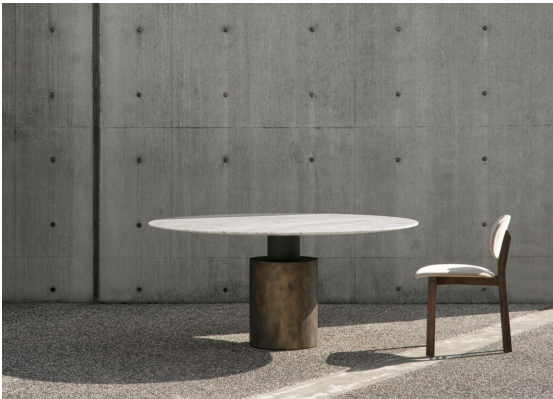

## Creso

Design: Massimo Castagna

### Description

Round top and pillar base crafted in travertine, or topped by glass and marble with a base with various metallic finishes.

#### Round

A: Ø51"1/8 x 28"3/8H

B: Ø63" x 28"3/8H

C: Ø70"7/8 x 28"3/8H

A, B

51"1/8 - 63"

C

70"7/8

### Finishes and materials

Base: Gunmetal grey, orbital bronze finish, clad with a brass-plated steel foil or matte Travertine.

Top: transparent glass 15 mm thick; white arabesque marble, black Marquinia, red Levanto, green Alpi 20 mm thick; or matt Travertine 20 mm thick.