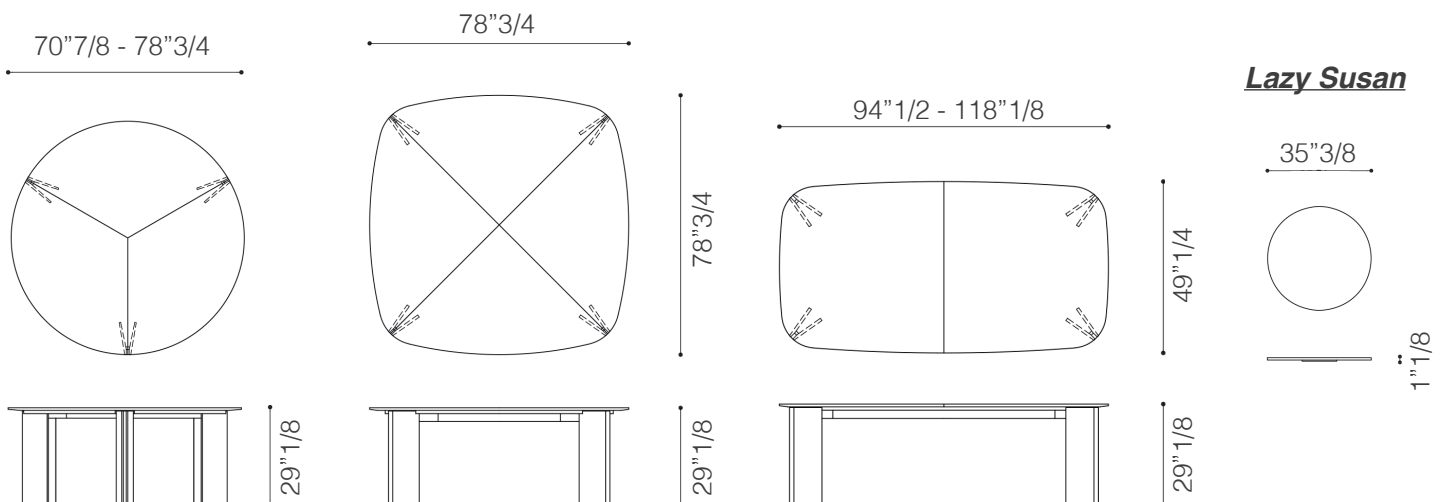

Maxwell

Design: Massimo Castagna

Description

Tables in 3 different shapes made of stone and metal.

Dimensions

Round

Ø 70"7/8 x 29"1/2H
Ø 78"3/4 x 29"1/2H

Square

78"3/4W x 78"3/4D x 29"1/2H

Rectangular

94"1/2W x 49"1/4D x 29"1/2H
118"1/8W x 49"1/4D x 29"1/2H

Finishes and materials

Base and top: Stone: white arabesque, Levanto red or Alpi green.

(For more specifications, please refer to "Finishes & Materials")