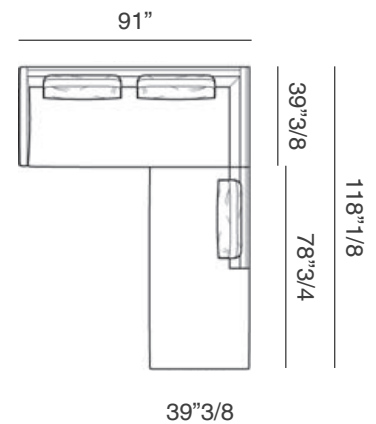

## Size A

Moss Sectional Composition "A":  
 + Moss L Unit With 30"3/8 Back Cushions  
 + Moss Chaise Long With R Arm And 30"3/8 Back Cushion  
 129"1/2W x 66"1/8D x 34"1/4H

## Size B

Moss Sectional Composition "B":  
 + Moss R Corner Sofa With 30"3/8 Back Cushions  
 + Moss Central Unit With R Pouf And 30"3/8 Back Cushion  
 91"W x 118"1/8D x 34"1/4H

## Size C

Moss Sectional Composition "C":  
 + Moss L Unit With 26"3/8 Back Cushions 2  
 + Moss Pouf  
 + Moss Central Unit With 26"3/8 Back Cushions 2  
 110"W x 114"5/8D x 34"1/4H