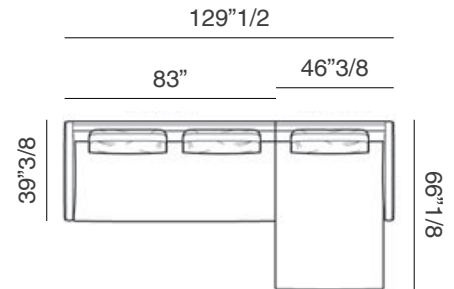

## *Description*

Minimalist characteristics and sophisticated immediacy are the main features of the elegant Moss sectional. The single seat in expanded polyurethane of various densities rests on a thin and linear base that accentuates its shape. The visual result is a reassuring sensation of daily comfort with attention to the minimalist details.

## Size A

Moss Sectional Composition "A":  
 + Moss L Unit With 30"3/8 Back Cushions  
 + Moss Chaise Long With R Arm And 30"3/8 Back Cushion  
 129"1/2W x 66"1/8D x 34"1/4H

## Size B

Moss Sectional Composition "B":  
 + Moss R Corner Sofa With 30"3/8 Back Cushions  
 + Moss Central Unit With R Pouf And 30"3/8 Back Cushion  
 91"W x 118"1/8D x 34"1/4H

## Size C

Moss Sectional Composition "C":  
 + Moss L Unit With 26"3/8 Back Cushions 2  
 + Moss Pouf  
 + Moss Central Unit With 26"3/8 Back Cushions 2  
 110"W x 114"5/8D x 34"1/4H