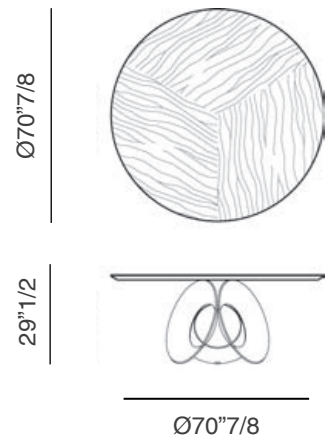

## *Description*

The new fixed dining table Oracle by Gino Carollo is the expression of circular geometric shape; a symbol of perfection. A furniture piece whose shape expresses totality and centrality. The top with a circular or oval shape is made of MDF veneered in mocha oak or sucupira. Its unique base resembles the construction of the flower of life: three overlapping circles that appear to turn around a single point. The metal base is available in micaceous brown, brass or titanium.

Oracle Fixed Round Table Glass Top: Ø70"7/8W x 29"1/2H

Oracle Fixed Round Table MDF veneered: Ø70"7/8W x 29"1/2H

Oracle Fixed Round Table MDF veneered: Ø78"3/4W x 29"1/2H