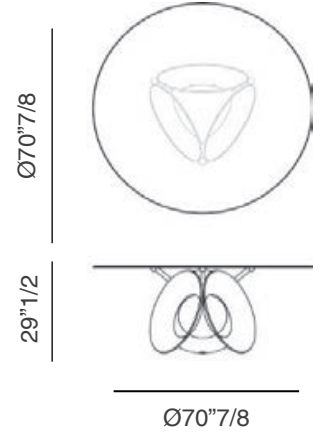

## *Description*

The new fixed dining table Oracle by Gino Carollo is the expression of circular geometric shape; a symbol of perfection. A furniture piece whose shape expresses totality and centrality. The top with a circular or oval shape is made of MDF veneered in mocha oak or sucupira. Its unique base resembles the construction of the flower of life: three overlapping circles that appear to turn around a single point. The metal base is available in micaceous brown, brass or titanium.

Oracle Fixed Round Table Glass Top: Ø70"7/8W x 29"1/2H

Oracle Fixed Round Table MDF veneered: Ø70"7/8W x 29"1/2H

Oracle Fixed Round Table MDF veneered: Ø78"3/4W x 29"1/2H