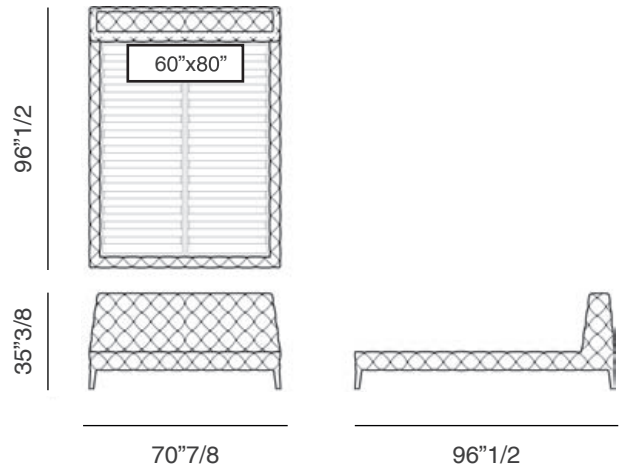

# CASSONI

furniture & accessories

Two types of bed: A and B.

A refers to the bed completely quilted.

B refers to the bed with the back of the headboard not quilted (see drawing).

## Windsor Dream Bed

Queen Size: 70"7/8W x 96"1/2D x 35"3/8H

Mattress 60" x 80" not included

## Windsor Dream Bed

King Size: 83"7/8W x 97"5/8D x 35"3/8H

Mattress 76" x 80" not included