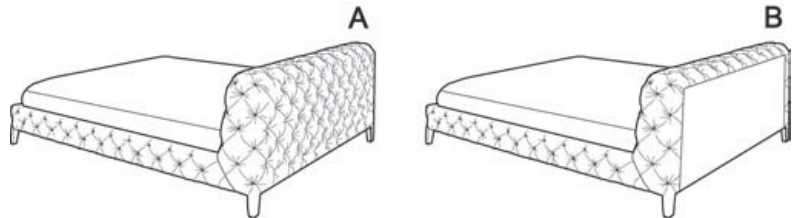

## *Description*

The Windsor Dream bed, a masterpiece in design, maintains the correct balance between classic and modern style, characteristic of the sofas in the range. The refined materials, particularly the handmade finishing and the tufted upholstery are emblematic of austere and sought after British elegance. The light motif, created by the typical buttons sunk into the upholstery forming rhombus patterns, cover the entire structure, including the headboard. Hence the Windsor Dream bed can even be placed in the centre of the room. The velvet version is pure luxury while the leather version is sophisticated richness.

## *Finishes and materials*

**Structure:** Wood. Slatted base

**Feet:** Metal with insert in beech wood, covered with leather or velvet 5"1/2H. Underfoot in steel.

**Slatted Base:** 13"3/4H.

**Attention:** The cover is not removable.

# CASSONI

furniture & accessories

Two types of bed: A and B.

A refers to the bed completely quilted.

B refers to the bed with the back of the headboard not quilted (see drawing).

## Windsor Dream Bed

Queen Size: 70"7/8W x 96"1/2D x 35"3/8H

Mattress 60" x 80" not included