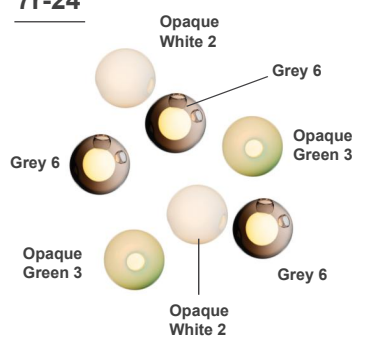

Standard 28s are made with clear glass exterior spheres and milk white interior lamp holder cavities. 28s are possible with infinite versatility in color compositions, sizes and shapes.

Each pendant comes standard with 118"1/8 of coaxial cable. Up-charge applies for lengths over 118"1/8.

5r-31

5r-07

5r-08

5r-09

5r-10

28 Random

5 Pendants Compositions

7 Pendants Compositions

28 Random

7 Pendants Compositions

7r-10

7r-07

7r-08

7r-11

7r-12

7r-13

7r-23

7r-24

7r-03

7r-04

7r-05