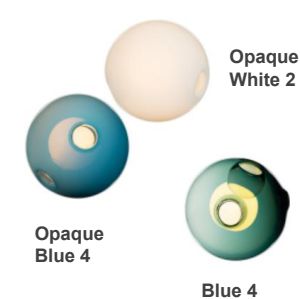

Specifications

Mounting: Ceiling mounted.

Glass Color: Clear, colour pendants.

Lamp: 1W LED, 2700K, 100lm.

Coaxial Length: $118''1/8$ standard, up to $1063''$ max.
Adjustable length.

Canopy Finish: White, black or brushed nickel.

28 Random

3 Pendants Compositions

3r-18

3r-19

3r-20

3r-23

3r-21

3r-25

3r-24

3r-01

3r-02

3r-17

3r-04

3r-05

3r-07

3r-08

3r-09

3r-11

28 Random

3 Pendants Compositions

3r-12

3r-14

3r-16

3r-27