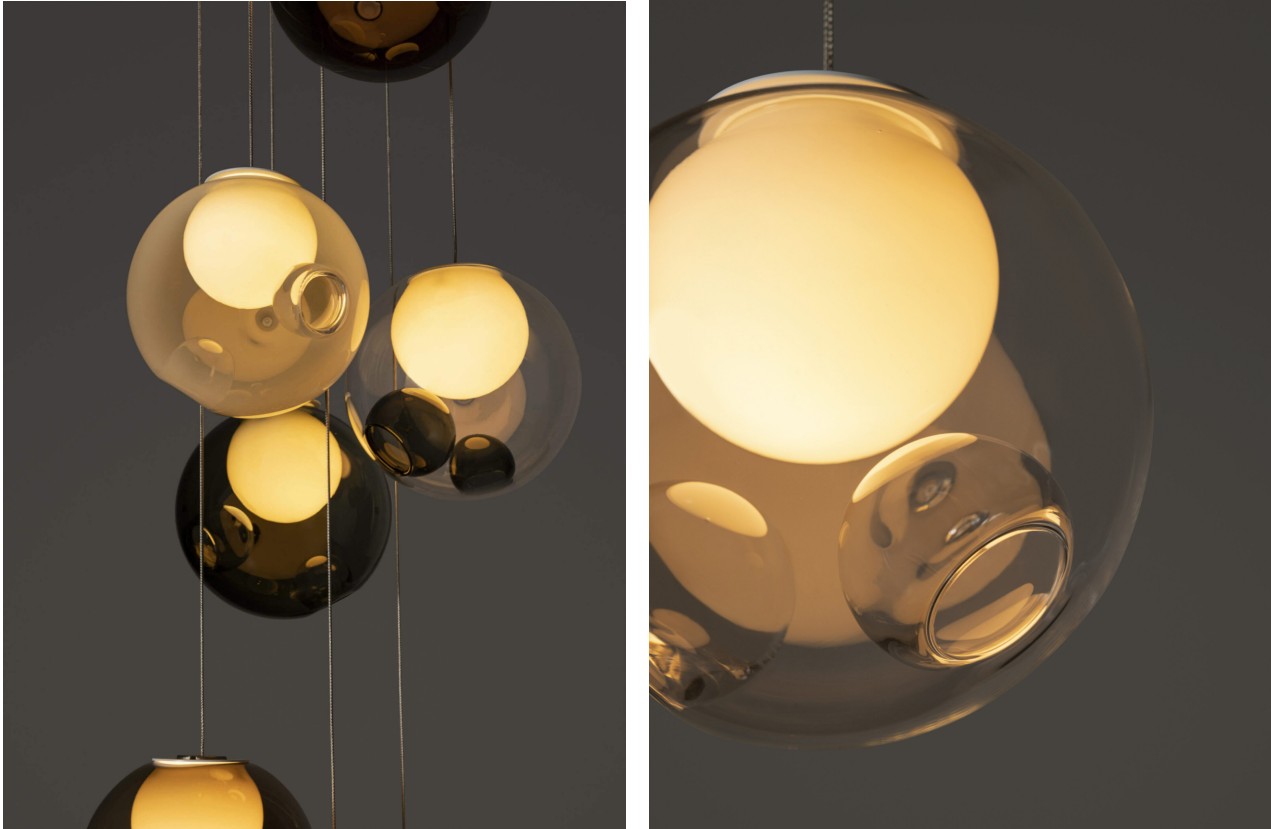

& 'F UbXca

Description

28 is an exploration of specificity in manufacturing. Instead of designing form itself, here the intent was to design a system of making that yields form.

Individual 28 pendants result from a complex glass blowing technique where by air pressure is intermittently introduced into and then removed from a glass matrix which is intermittently heated and then rapidly cooled. The result is a distorted spherical shape with a composed collection of imploded inner shapes, one of which acts as a shade for the light source.

Standard 28s are made with clear glass exterior spheres and milk white interior lamp holder cavities. 28s are possible with infinite versatility in color compositions, sizes and shapes.

Each pendant comes standard with 118"1/8 of coaxial cable. Up-charge applies for lengths over 118"1/8.

Lamps and power supplies are included.

28 Random

Dimensions

28.3) $\pm \text{Ø}6'' \times 118''1/8\text{H}$

28.5) $\pm \text{Ø}8'' \times 118''1/8\text{H}$

28.7) $\pm \text{Ø}8'' \times 118''1/8\text{H}$

Pendant size: $\text{Ø}6''1/2$ approx.

Specifications

Mounting: Ceiling mounted.

Glass Color: Clear, colour pendants.

Lamp: 1W LED, 2700K, 100lm.

Coaxial Length: $118''1/8$ standard, up to $1063''$ max.
Adjustable length.

Canopy Finish: White, black or brushed nickel.