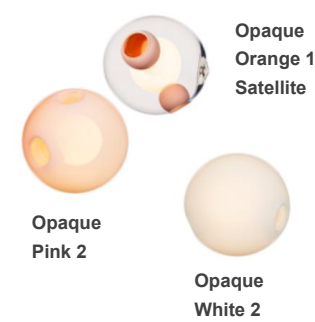

Specifications

Mounting: Ceiling mounted.

Glass Color: Clear, colour pendants.

Lamp: 1W LED, 2700K, 100lm.

Coaxial Length: $118''1/8$ standard, up to $1063''$ max.
Adjustable length.

Canopy Finish: White, black or brushed nickel.

28 Random

3 Pendants Compositions

3r-18

3r-19

3r-20

3r-23

3r-21

3r-25