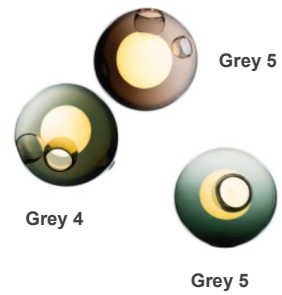

Specifications

Mounting: Ceiling mounted.

Glass Color: Clear, colour pendants.

Lamp: 1W LED, 2700K, 100lm.

Coaxial Length: $118''1/8$ standard, up to $1063''$ max.
Adjustable length.

Canopy Finish: White, black or brushed nickel.

28 Random

3 Pendants Compositions

3r-18

3r-19

3r-20

3r-23

3r-21

3r-25

3r-24

3r-01

3r-02

3r-17

3r-04

3r-05

3r-07

3r-08