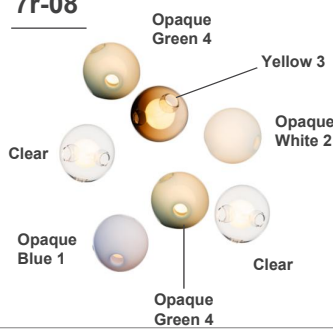

Specifications

Mounting: Ceiling mounted.

Glass Color: Clear, colour pendants.

Lamp: 1W LED, 2700K, 100lm.

Coaxial Length: $118''1/8$ standard, up to $1063''$ max.
Adjustable length.

Canopy Finish: White, black or brushed nickel.

3r-22

5 Pendants Compositions

5r-30

5r-01

5r-14

5r-03

5r-05

5r-24

5r-31

5r-07

5r-08

5r-09

5r-10

28 Random

5 Pendants Compositions

7 Pendants Compositions

28 Random

7 Pendants Compositions

7r-10

7r-07

7r-08

7r-11

7r-12

7r-13