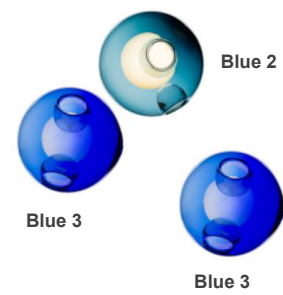

Specifications

Mounting: Ceiling mounted.

Glass Color: Clear, colour pendants.

Lamp: 1W LED, 2700K, 100lm.

Coaxial Length: $118''1/8$ standard, up to $1063''$ max.
Adjustable length.

Canopy Finish: White, black or brushed nickel.

28 Random

3 Pendants Compositions

3r-18

3r-19

3r-20

3r-23

3r-21

3r-25

3r-24

3r-01

3r-02

3r-17

3r-04

3r-05

3r-07

3r-08