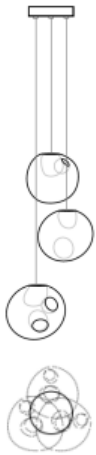

& 'F UbXca

Description

28 is an exploration of specificity in manufacturing. Instead of designing form itself, here the intent was to design a system of making that yields form.

Individual 28 pendants result from a complex glass blowing technique where by air pressure is intermittently introduced into and then removed from a glass matrix which is intermittently heated and then rapidly cooled. The result is a distorted spherical shape with a composed collection of imploded inner shapes, one of which acts as a shade for the light source.

Standard 28s are made with clear glass exterior spheres and milk white interior lamp holder cavities. 28s are possible with infinite versatility in color compositions, sizes and shapes.

Each pendant comes standard with 118"1/8 of coaxial cable. Up-charge applies for lengths over 118"1/8.

Lamps and power supplies are included.

28 Random

Dimensions

28.3) $\pm \text{Ø}6'' \times 118''1/8\text{H}$

28.5) $\pm \text{Ø}8'' \times 118''1/8\text{H}$

28.7) $\pm \text{Ø}8'' \times 118''1/8\text{H}$

Pendant size: $\text{Ø}6''1/2$ approx.

Pendant

$\pm \text{Ø}6''1/2$

28.3

RANDOM

three pendants fixture,
 $\text{Ø}6''$ round canopy

28.5

RANDOM

five pendants fixture,
 $\text{Ø}8''$ round canopy