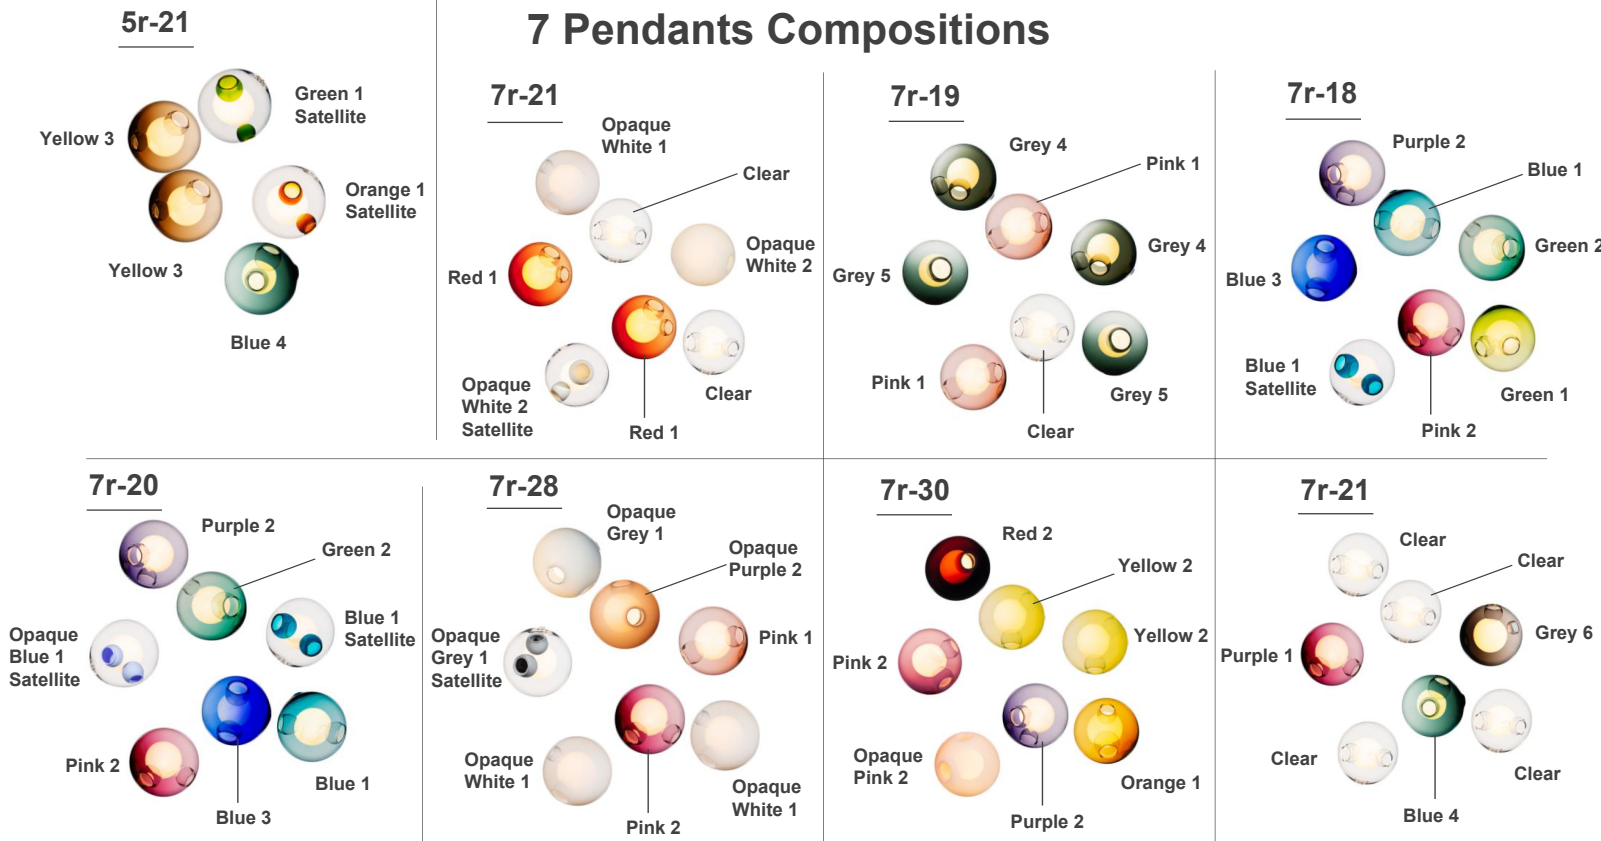

Standard 28s are made with clear glass exterior spheres and milk white interior lamp holder cavities. 28s are possible with infinite versatility in color compositions, sizes and shapes.

Each pendant comes standard with 118"1/8 of coaxial cable. Up-charge applies for lengths over 118"1/8.

3r-22

5 Pendants Compositions

5r-30

5r-01

5r-14

5r-03

5r-05

5r-24

5r-31

5r-07

5r-08

5r-09

5r-10

28 Random

5 Pendants Compositions

7 Pendants Compositions

28 Random

7 Pendants Compositions

7r-10

7r-07

7r-08

7r-11

7r-12

7r-13