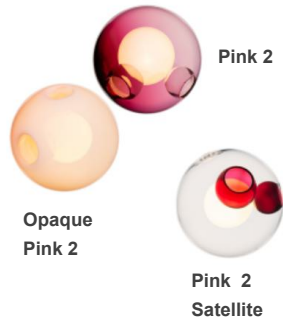

Specifications

Mounting: Ceiling mounted.

Glass Color: Clear, colour pendants.

Lamp: 1W LED, 2700K, 100lm.

Coaxial Length: $118''1/8$ standard, up to $1063''$ max.
Adjustable length.

Canopy Finish: White, black or brushed nickel.

28 Random

3 Pendants Compositions

3r-18

3r-19

3r-20

3r-23

3r-21

3r-25