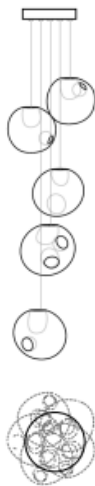

& 'F UbXca

Description

28 is an exploration of specificity in manufacturing. Instead of designing form itself, here the intent was to design a system of making that yields form.

Individual 28 pendants result from a complex glass blowing technique where by air pressure is intermittently introduced into and then removed from a glass matrix which is intermittently heated and then rapidly cooled. The result is a distorted spherical shape with a composed collection of imploded inner shapes, one of which acts as a shade for the light source.

Standard 28s are made with clear glass exterior spheres and milk white interior lamp holder cavities. 28s are possible with infinite versatility in color compositions, sizes and shapes.

Each pendant comes standard with 118"1/8 of coaxial cable. Up-charge applies for lengths over 118"1/8.

Lamps and power supplies are included.

28 Random

Dimensions

28.3) $\pm \text{Ø}6'' \times 118''1/8\text{H}$

28.5) $\pm \text{Ø}8'' \times 118''1/8\text{H}$

28.7) $\pm \text{Ø}8'' \times 118''1/8\text{H}$

Pendant size: $\text{Ø}6''1/2$ approx.

Pendant

$\pm \text{Ø}6''1/2$

28.3

RANDOM

three pendants fixture,
 $\text{Ø}6''$ round canopy

28.5

RANDOM

five pendants fixture,
 $\text{Ø}8''$ round canopy