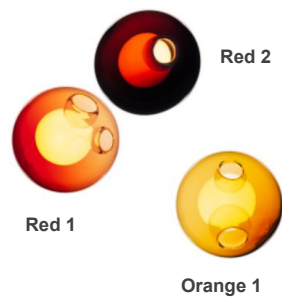

Specifications

Mounting: Ceiling mounted.

Glass Color: Clear, colour pendants.

Lamp: 1W LED, 2700K, 100lm.

Coaxial Length: $118''1/8$ standard, up to $1063''$ max.
Adjustable length.

Canopy Finish: White, black or brushed nickel.

28 Random

3 Pendants Compositions

3r-18

3r-19

3r-20

3r-23

3r-21

3r-25