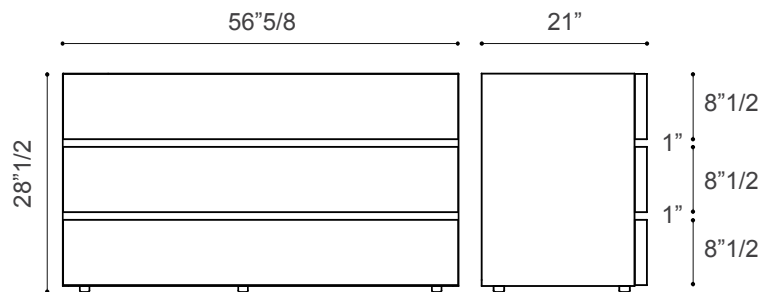

Club

Dimensions

With 3 drawers:

56"5/8W x 21"D x 28"1/2H

With 5 drawers:

33"5/8W x 21"D x 42"1/4H

With 3 drawers