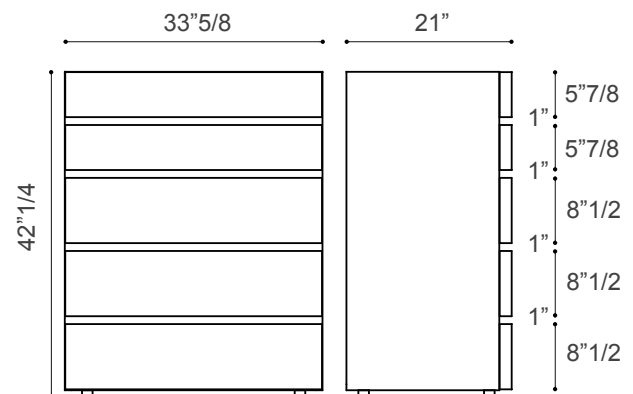

With 5 drawers