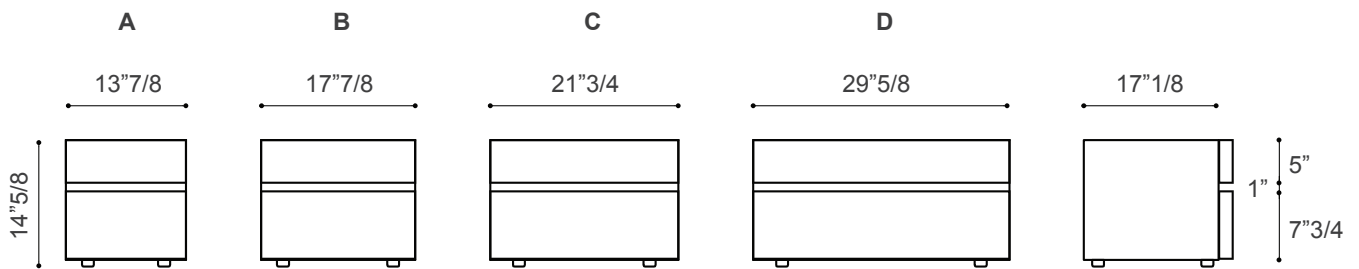

Club

Design: Gherardi Architetti

Description

Nightstand with 1"5/8 wood particle board structure and fronts, available in matt lacquer or wood veneered. Opening with handle embedded in the thickness of the front.

Each bedroom storage unit in the group fits into the interior of the room with linear fronts and hidden grips between drawers.

Made in Italy.

Club

Dimensions

With 2 drawers:

- A) 13"7/8W x 17"1/8D x 14"5/8H
- B) 17"7/8W x 17"1/8D x 14"5/8H
- C) 21"3/4W x 17"1/8D x 14"5/8H
- D) 29"5/8W x 17"1/8D x 14"5/8H

With 3 drawers:

- E) 13"7/8W x 17"1/8D x 20"5/8H
- F) 17"7/8W x 17"1/8D x 20"5/8H
- G) 21"3/4W x 17"1/8D x 20"5/8H
- H) 29"5/8W x 17"1/8D x 20"5/8H

With 2 drawers

With 3 drawers