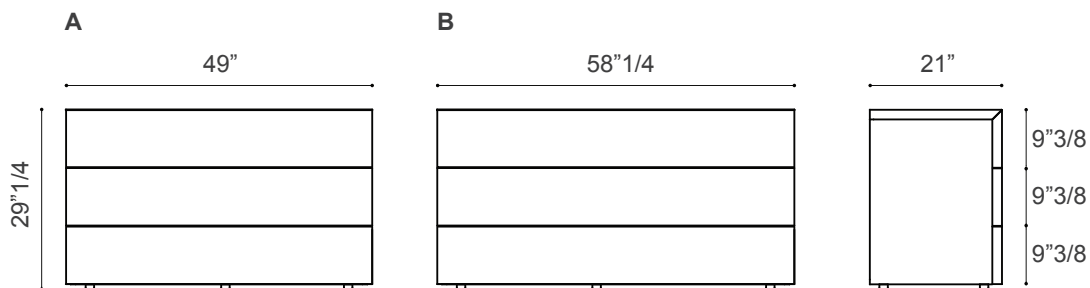

Elle

Design: Pierangelo Sciuto

Description

Dresser with wood particle board structure and fronts, available in matt or gloss lacquer, Color Wood or wood veneered. Distinguished by a 45° joint that connects the 1"5/8 thick top and fronts which protrude beyond the side panel. Opening with lateral grip. Made in Italy.

Finishes and materials

Structure: Matt lacquer / Gloss lacquer / Wood.

Elle

Dimensions

With 3 drawers:

A) 49"W x 21"D x 29"1/4H

B) 58"1/4W x 21"D x 29"1/4H

With 5 drawers:

35"1/8W x 21"D x 43"H

With 3 drawers

With 5 drawers

The dresser with 5 drawers is equipped with a bracket anti-overturning for wall fixing.