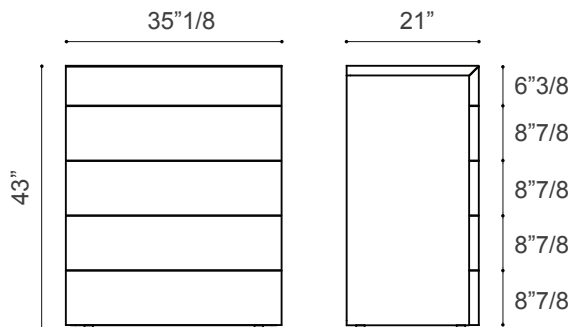

Elle

Design: Pierangelo Sciuto

Description

Dresser with wood particle board structure and fronts, available in matt or gloss lacquer, Color Wood or wood veneered. Distinguished by a 45° joint that connects the 1"5/8 thick top and fronts which protrude beyond the side panel. Opening with lateral grip. Made in Italy.

Finishes and materials

Structure: Matt lacquer / Gloss lacquer / Wood.

Elle

Dimensions

With 3 drawers:

A) 49"W x 21"D x 29"1/4H

B) 58"1/4W x 21"D x 29"1/4H

With 5 drawers:

35"1/8W x 21"D x 43"H

With 3 drawers

With 5 drawers

The dresser with 5 drawers is equipped with a bracket anti-overturning for wall fixing.