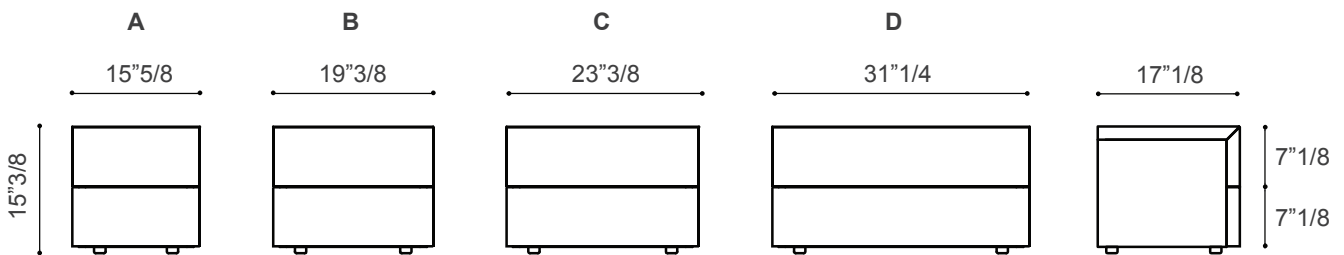

Elle

Dimensions

With 2 drawers:

- A) 15"5/8W x 17"1/8D x 15"3/8H
- B) 19"3/8W x 17"1/8D x 15"3/8H
- C) 23"3/8W x 17"1/8D x 15"3/8H
- D) 31"1/4W x 17"1/8D x 15"3/8H

With 3 drawers:

- E) 15"5/8W x 17"1/8D x 20"3/8H
- F) 19"3/8W x 17"1/8D x 20"3/8H
- G) 23"3/8W x 17"1/8D x 20"3/8H
- H) 31"1/4W x 17"1/8D x 20"3/8H

With 2 drawers