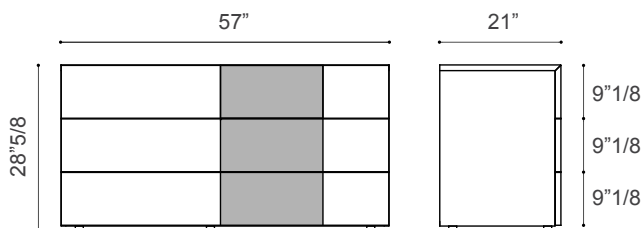

## Dimensions

### With 3 drawers:

57"W x 21"D x 28"5/8H

### With 5 drawers:

33"7/8W x 21"D x 42"1/2H

With 3 drawers

With 5 drawers