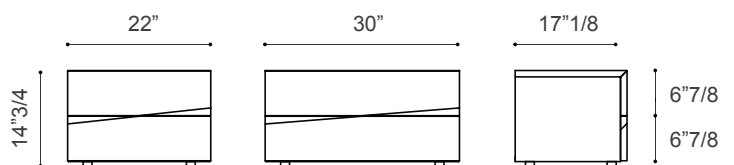

Made in Italy.

Finishes and materials

Structure: Matt lacquer.

Diagonal insert in front: Matt lacquer / Wood.

Dimensions

With 2 drawers:

A) 22"W x 17"1/8D x 14"3/4H

B) 30"W x 17"1/8D x 14"3/4H

With 3 drawers:

C) 22"W x 17"1/8D x 21"3/4H

D) 30"W x 17"1/8D x 21"3/4H

With 2 drawers

With 3 drawers