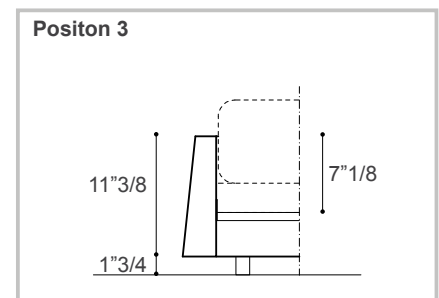

## Description

Double bed with particle board structure, covered in fabric, leather or eco-leather. The cover is removable. Slatted base included. The headboard is the distinguishing element, deconstructed into two primary shapes, two trapeziums that fit into each other. Available in the single color or the dual color version, where the headboard and the bed base feature a combination of two covers in different colors and belonging to different categories. It comes with standard 1"3/4 feet, but a 3"1/2H feet is available upon request (in this case all height measurements increase by 1"3/4). Made in Italy.

The position of the slatted base is adjustable

### Dimensions

**Queen size:** 69"7/8W x 90"1/8D x 43"1/4H  
(To fit QUEEN size Mattress 60"x 80")

**King size:** 83"1/4W x 90"1/8D x 43"1/4H  
(To fit KING size Mattress 76"3/4 x 80")