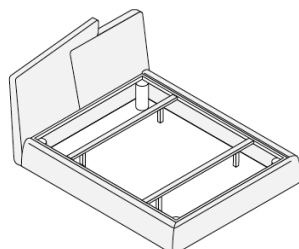

Versions and cover configuration A and B:

In the dual color version, the bed comes with covers A and B as shown in the drawing. The fabrics and eco-leather finishes can be mixed as indicated. Different types of coverings can be combined for the dual color version.

Single color version