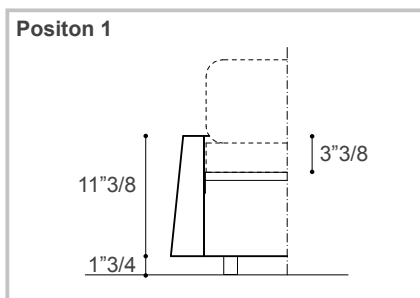

## Description

Double bed with particle board structure, covered in fabric, leather or eco-leather. The cover is removable. Slatted base included. The headboard is the distinguishing element, deconstructed into two primary shapes, two trapeziums that fit into each other. Available in the single color or the dual color version, where the headboard and the bed base feature a combination of two covers in different colors and belonging to different categories. It comes with standard 1"3/4 feet, but a 3"1/2H feet is available upon request (in this case all height measurements increase by 1"3/4). Made in Italy.

The position of the slatted base is adjustable

### Dimensions

**Queen size:** 69"7/8W x 90"1/8D x 43"1/4H  
(To fit QUEEN size Mattress 60"x 80")

**King size:** 83"1/4W x 90"1/8D x 43"1/4H  
(To fit KING size Mattress 76"3/4 x 80")