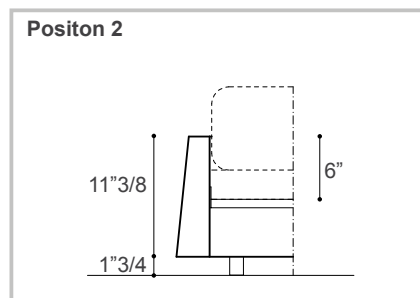

## Description

Double bed with particle board structure, covered in fabric, leather or eco-leather. The cover is removable. Slatted base included. The headboard is the distinguishing element, deconstructed into two primary shapes, two trapeziums that fit into each other. Available in the single color or the dual color version, where the headboard and the bed base feature a combination of two covers in different colors and belonging to different categories. It comes with standard 1"3/4 feet, but a 3"1/2H feet is available upon request (in this case all height measurements increase by 1"3/4). Made in Italy.

The position of the slatted base is adjustable

### Dimensions

**Queen size:** 69"7/8W x 90"1/8D x 43"1/4H  
(To fit QUEEN size Mattress 60"x 80")

**King size:** 83"1/4W x 90"1/8D x 43"1/4H  
(To fit KING size Mattress 76"3/4 x 80")