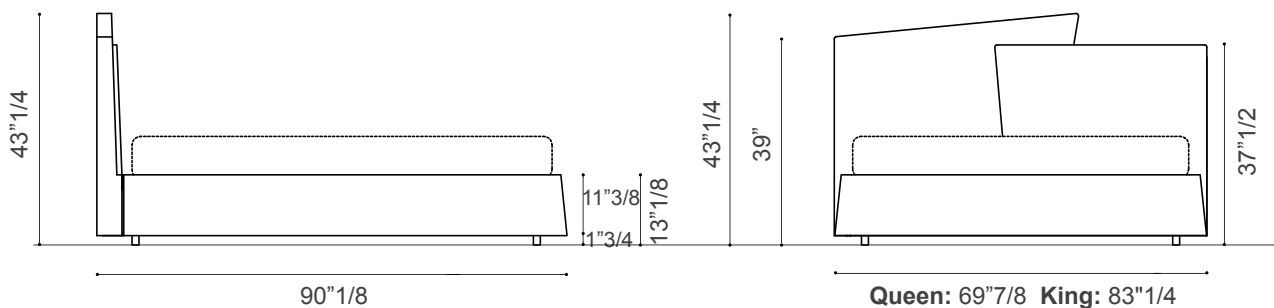

## Description

Double bed with particle board structure, covered in fabric, leather or eco-leather. The cover is removable. Slatted base included. The headboard is the distinguishing element, deconstructed into two primary shapes, two trapeziums that fit into each other. Available in the single color or the dual color version, where the headboard and the bed base feature a combination of two covers in different colors and belonging to different categories. It comes with standard 1"3/4 feet, but a 3"1/2H feet is available upon request (in this case all height measurements increase by 1"3/4). Made in Italy.

The position of the slatted base is adjustable

### Dimensions

**Queen size:** 69"7/8W x 90"1/8D x 43"1/4H  
(To fit QUEEN size Mattress 60"x 80")

**King size:** 83"1/4W x 90"1/8D x 43"1/4H  
(To fit KING size Mattress 76"3/4 x 80")