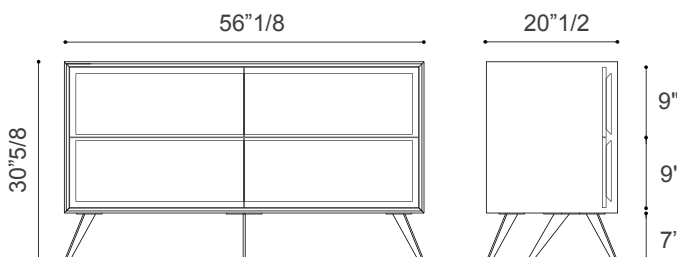

Finishes and materials

Structure and fronts: Matt lacquer / Wood.
Edging around drawers: Matt lacquer / Wood.

Dimensions

With 4 drawers: 56"1/8W x 20"1/2D x 30"5/8H

With 5 drawers: 33"1/2W x 20"1/2D x 48"3/4H

With 4 drawers

With 5 drawers