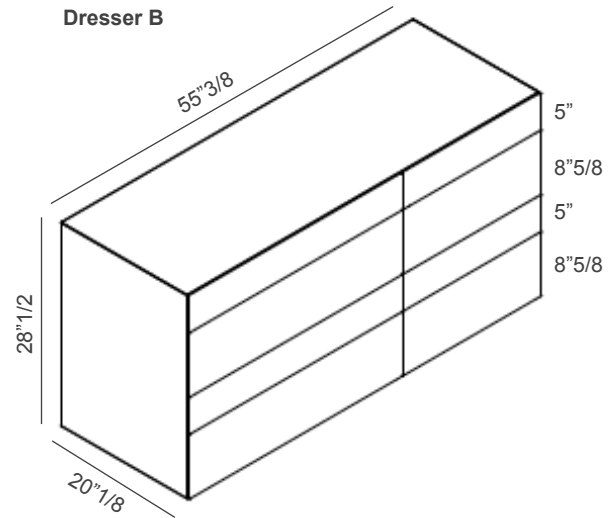

Wing

Design: Pierangelo Sciuto

Description

Dresser with 8 drawers with a wood particleboard structure finished in matt lacquered or wood.

The MDF drawers can have a contrasting finish in matt lacquer, wood, glossy marble effect or stone (see models on next page). They open by means of side grip edges. Made in Italy.

Wing

Dimensions

A) 43"1/2W x 20"1/8D x 28"1/2H

B) 55"3/8W x 20"1/8D x 28"1/2H

Model 1
drawers matching
the structure

Model 2
drawers contrasting
the structure

Model 3
drawers contrasting
the structure