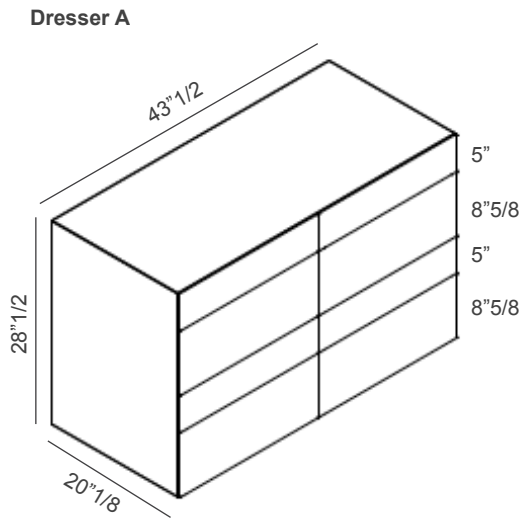

Wing

Design: Pierangelo Sciuto

Description

Dresser with 8 drawers with a wood particleboard structure finished in matt lacquered or wood.

The MDF drawers can have a contrasting finish in matt lacquer, wood, glossy marble effect or stone (see models on next page). They open by means of side grip edges. Made in Italy.

Wing

Dimensions

A) 43"1/2W x 20"1/8D x 28"1/2H

B) 55"3/8W x 20"1/8D x 28"1/2H

Model 1
drawers matching
the structure

Model 2
drawers contrasting
the structure

Model 3
drawers contrasting
the structure