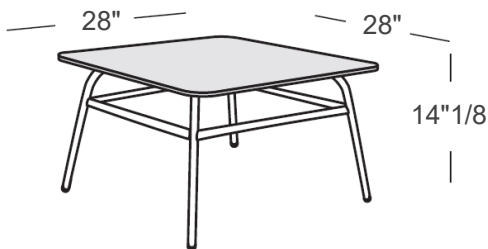

### Description

Outdoor coffee table, aluminum base and HPL top corten finish. Occasional table with basic lines, it is ideal for corner areas yet applicable to main areas too. The special Corten finish give it a heavy-duty identity making it perfect both for private and contract fittings. The resistance of the materials allows both an outdoor and an indoor use.

### Dimensions

A: 28"W x 28"D x 14"1/8H

B: 47"1/4W x 28"D x 14"1/8H