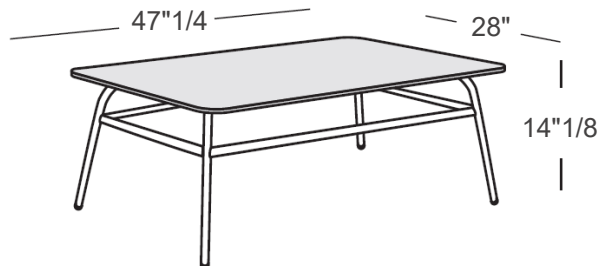

### Description

Outdoor coffee table, aluminum base and HPL top corten finish. Occasional table with basic lines, it is ideal for corner areas yet applicable to main areas too. The special Corten finish give it a heavy-duty identity making it perfect both for private and contract fittings. The resistance of the materials allows both an outdoor and an indoor use.

### Dimensions

A: 28"W x 28"D x 14"1/8H

B: 47"1/4W x 28"D x 14"1/8H