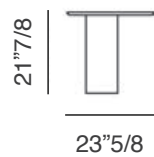

### *Finishes and materials*

**Base:** Metal.

**Top:** Matt.

*(For more specifications, please refer to "Finishes & Materials")*

57029

Petra Rectangular Coffee Table 1:  
23"5/8W x 13"3/8D x 10"H

Petra Rectangular Coffee Table 2:  
23"5/8W x 13"3/8D x 16"H

Petra Rectangular Side Table 1:  
23"5/8W x 13"3/8D x 21"7/8H

57029

Petra Circular Coffee Table 1:  
Ø23"5/8 x 10"H

Petra Circular Coffee Table 2:  
Ø23"5/8 x 16"H

Petra Circular Side Table 1:  
Ø23"5/8 x 21"7/8H

57029

Petra Square Coffee Table 1:  
23"5/8W x 23"5/8D x 10"H

Petra Square Coffee Table 2:  
23"5/8W x 23"5/8D x 16"

Petra Square Side Table 1:  
23"5/8W x 23"5/8D x 21"7/8H

57029

Petra Set of Low Tables: