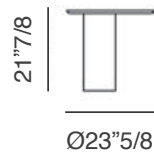

### *Finishes and materials*

**Base:** Metal.

**Top:** Matt.

*(For more specifications, please refer to "Finishes & Materials")*

57029

Petra Rectangular Coffee Table 1:  
23"5/8W x 13"3/8D x 10"H

Petra Rectangular Coffee Table 2:  
23"5/8W x 13"3/8D x 16"H

Petra Rectangular Side Table 1:  
23"5/8W x 13"3/8D x 21"7/8H

57029

Petra Circular Coffee Table 1:  
Ø23"5/8 x 10"H

Petra Circular Coffee Table 2:  
Ø23"5/8 x 16"H

Petra Circular Side Table 1:  
Ø23"5/8 x 21"7/8H

57029

Petra Square Coffee Table 1:  
23"5/8W x 23"5/8D x 10"H

Petra Square Coffee Table 2:  
23"5/8W x 23"5/8D x 16"

Petra Square Side Table 1:  
23"5/8W x 23"5/8D x 21"7/8H

57029

Petra Set of Low Tables: