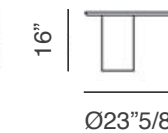

### *Finishes and materials*

**Base:** Metal.

**Top:** Matt.

*(For more specifications, please refer to "Finishes & Materials")*

57029

Petra Rectangular Coffee Table 1:  
23"5/8W x 13"3/8D x 10"H

Petra Rectangular Coffee Table 2:  
23"5/8W x 13"3/8D x 16"H

Petra Rectangular Side Table 1:  
23"5/8W x 13"3/8D x 21"7/8H

57029

Petra Circular Coffee Table 1:  
Ø23"5/8 x 10"H

Petra Circular Coffee Table 2:  
Ø23"5/8 x 16"H

Petra Circular Side Table 1:  
Ø23"5/8 x 21"7/8H

57029

Petra Square Coffee Table 1:  
23"5/8W x 23"5/8D x 10"H

Petra Square Coffee Table 2:  
23"5/8W x 23"5/8D x 16"

Petra Square Side Table 1:  
23"5/8W x 23"5/8D x 21"7/8H

57029

Petra Set of Low Tables: