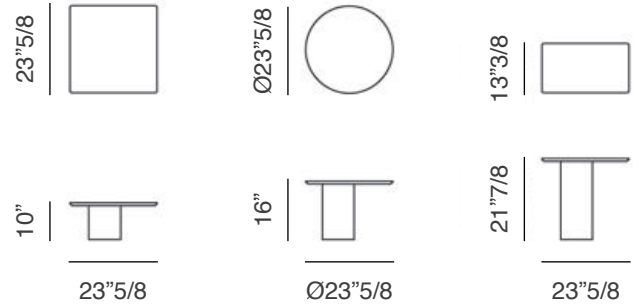

### *Finishes and materials*

**Base:** Metal.

**Top:** Matt.

*(For more specifications, please refer to "Finishes & Materials")*

57029

Petra Rectangular Coffee Table 1:  
23"5/8W x 13"3/8D x 10"H

Petra Rectangular Coffee Table 2:  
23"5/8W x 13"3/8D x 16"H

Petra Rectangular Side Table 1:  
23"5/8W x 13"3/8D x 21"7/8H

57029

Petra Circular Coffee Table 1:  
Ø23"5/8 x 10"H

Petra Circular Coffee Table 2:  
Ø23"5/8 x 16"H

Petra Circular Side Table 1:  
Ø23"5/8 x 21"7/8H

57029

Petra Square Coffee Table 1:  
23"5/8W x 23"5/8D x 10"H

Petra Square Coffee Table 2:  
23"5/8W x 23"5/8D x 16"

Petra Square Side Table 1:  
23"5/8W x 23"5/8D x 21"7/8H

57029

Petra Set of Low Tables: