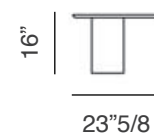

### *Finishes and materials*

**Base:** Metal.

**Top:** Matt.

*(For more specifications, please refer to "Finishes & Materials")*

57029

Petra Rectangular Coffee Table 1:  
23"5/8W x 13"3/8D x 10"H

Petra Rectangular Coffee Table 2:  
23"5/8W x 13"3/8D x 16"H

Petra Rectangular Side Table 1:  
23"5/8W x 13"3/8D x 21"7/8H

57029

Petra Circular Coffee Table 1:  
Ø23"5/8 x 10"H

Petra Circular Coffee Table 2:  
Ø23"5/8 x 16"H

Petra Circular Side Table 1:  
Ø23"5/8 x 21"7/8H

57029

Petra Square Coffee Table 1:  
23"5/8W x 23"5/8D x 10"H

Petra Square Coffee Table 2:  
23"5/8W x 23"5/8D x 16"

Petra Square Side Table 1:  
23"5/8W x 23"5/8D x 21"7/8H

57029

Petra Set of Low Tables: