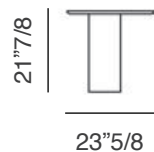

### *Finishes and materials*

**Base:** Metal.

**Top:** Matt.

*(For more specifications, please refer to "Finishes & Materials")*

57029

Petra Rectangular Coffee Table 1:  
23"5/8W x 13"3/8D x 10"H

Petra Rectangular Coffee Table 2:  
23"5/8W x 13"3/8D x 16"H

Petra Rectangular Side Table 1:  
23"5/8W x 13"3/8D x 21"7/8H

57029

Petra Circular Coffee Table 1:  
Ø23"5/8 x 10"H

Petra Circular Coffee Table 2:  
Ø23"5/8 x 16"H

Petra Circular Side Table 1:  
Ø23"5/8 x 21"7/8H

57029

Petra Square Coffee Table 1:  
23"5/8W x 23"5/8D x 10"H

Petra Square Coffee Table 2:  
23"5/8W x 23"5/8D x 16"

Petra Square Side Table 1:  
23"5/8W x 23"5/8D x 21"7/8H

57029

Petra Set of Low Tables: