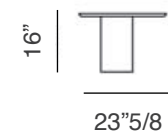

### *Finishes and materials*

**Base:** Metal.

**Top:** Matt.

*(For more specifications, please refer to "Finishes & Materials")*

57029

Petra Rectangular Coffee Table 1:  
23"5/8W x 13"3/8D x 10"H

Petra Rectangular Coffee Table 2:  
23"5/8W x 13"3/8D x 16"H

Petra Rectangular Side Table 1:  
23"5/8W x 13"3/8D x 21"7/8H

57029

Petra Circular Coffee Table 1:  
Ø23"5/8 x 10"H

Petra Circular Coffee Table 2:  
Ø23"5/8 x 16"H

Petra Circular Side Table 1:  
Ø23"5/8 x 21"7/8H

57029

Petra Square Coffee Table 1:  
23"5/8W x 23"5/8D x 10"H

Petra Square Coffee Table 2:  
23"5/8W x 23"5/8D x 16"

Petra Square Side Table 1:  
23"5/8W x 23"5/8D x 21"7/8H

57029

Petra Set of Low Tables: