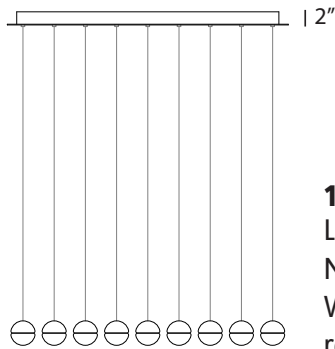

Each pendant comes standard with 118"1/8 of coaxial cable. Up-charge applies for lengths over 118"1/8. Cable length can be adjusted on site.

Pendant colors: Clear, grey or amber.

LED color temperature: Approximately 2400k.

## Dimensions

47"1/4W x 8"7/8D x 118"1/8H

Pendant size:  $\pm \text{Ø}4"$

**14.9**  
LINEAR  
Nine pendant fixture.  
White powder coat  
rectangular canopy.