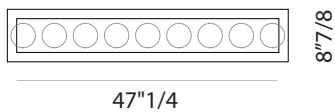

## Dimensions

47"1/4W x 8"7/8D x 118"1/8H

Pendant size:  $\pm \text{Ø}4"$

**14.9**  
LINEAR  
Nine pendant fixture.  
White powder coat  
rectangular canopy.