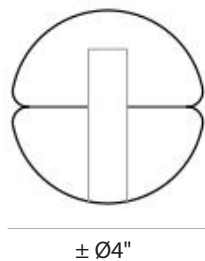

## Dimensions

47"1/4W x 8"7/8D x 118"1/8H

Pendant size:  $\pm \text{Ø}4"$

**14.9**  
LINEAR  
Nine pendant fixture.  
White powder coat  
rectangular canopy.