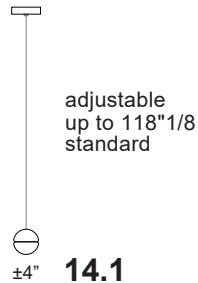

Lamps and power supplies are included. Three single pendant models available:

- . 14.1 Random Single clear pendant, Ø4"5/8 x 1/4"H round canopy.
- . 14.1 deep Random Single clear pendant, Ø4"5/8 x 1"5/8H round canopy.
- . 14.1m* Random Single clear pendant, Ø1"1/8 round canopy.

14 series uses a coaxial cable suspension system in a random configuration.

Each pendant comes standard with 118"1/8 of coaxial cable. Up-charge applies for lengths over 118"1/8.

Cable length can be adjusted on site.

Pendant size: $\pm \text{Ø}4"$

14.1
single pendant
shallow canopy),
 $\text{Ø}4"5/8$ brushed
nickel round canopy

$\text{Ø}4"5/8 \times 118"1/8 \text{ Max.H}$

14.1 Deep
single pendant
deep canopy),
 $\text{Ø}4"5/8$ brushed
nickel round canopy

$\text{Ø}4"5/8 \times 118"1/8 \text{ Max.H}$

14.1m
single pendant
(mini canopy),
 $\text{Ø}1"1/8$ brushed
nickel round canopy

$\text{Ø}4" \times 118"1/8 \text{ Max.H}$

Standard Coaxial Cable Length:

- 118"1/8