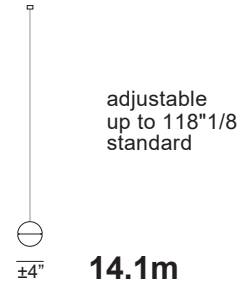

Lamps and power supplies are included. Three single pendant models available:

- . 14.1 Random Single clear pendant, Ø4"5/8 x 1/4"H round canopy.
- . 14.1 deep Random Single clear pendant, Ø4"5/8 x 1"5/8H round canopy.
- . 14.1m* Random Single clear pendant, Ø1"1/8 round canopy.

Pendant size: $\pm \text{Ø}4"$

14.1
single pendant
shallow canopy),
 $\text{Ø}4"5/8$ brushed
nickel round canopy

$\text{Ø}4"5/8 \times 118"1/8 \text{ Max.H}$

14.1 Deep
single pendant
deep canopy),
 $\text{Ø}4"5/8$ brushed
nickel round canopy

$\text{Ø}4"5/8 \times 118"1/8 \text{ Max.H}$

14.1m
single pendant
(mini canopy),
 $\text{Ø}1"1/8$ brushed
nickel round canopy

$\text{Ø}4" \times 118"1/8 \text{ Max.H}$

Standard Coaxial Cable Length:

- 118"1/8

Lamp: 1W LED, 2700K, 100lm

Dimmer: CASAMBI.

Coaxial Length: 118"1/8 standard / up to 1063" max. Adjustable length.

Canopy Finish: White, black or brushed nickel.

Materials: Cast glass, blown borosilicate glass, braided metal coaxial cable, electrical components, steel canopy.