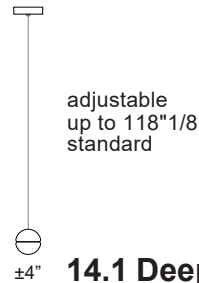

Lamps and power supplies are included. Three single pendant models available:

- . 14.1 Random Single clear pendant, Ø4"5/8 x 1/4"H round canopy.
- . 14.1 deep Random Single clear pendant, Ø4"5/8 x 1"5/8H round canopy.
- . 14.1m* Random Single clear pendant, Ø1"1/8 round canopy.

White, black or brushed nickel canopy.

14.1m requires a new build/suspended ceiling with remote mounted power supplies.

Remote mounted power supplies recommended for ease of long term maintenance.

Installation to be done by certified personnel to ensure code compliance.

Pendant size: $\pm \text{Ø}4"$

14.1
single pendant
shallow canopy),
 $\text{Ø}4"5/8$ brushed
nickel round canopy

$\text{Ø}4"5/8 \times 118"1/8 \text{ Max.H}$

14.1 Deep
single pendant
deep canopy),
 $\text{Ø}4"5/8$ brushed
nickel round canopy

$\text{Ø}4"5/8 \times 118"1/8 \text{ Max.H}$

14.1m
single pendant
(mini canopy),
 $\text{Ø}1"1/8$ brushed
nickel round canopy

$\text{Ø}4" \times 118"1/8 \text{ Max.H}$

Standard Coaxial Cable Length:

- 118"1/8