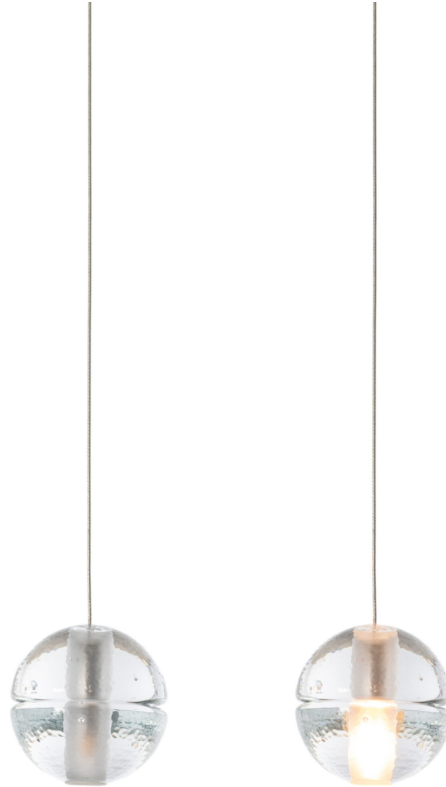

14 Collection

Description

14 is an articulated, cast glass sphere with a frosted cylindrical void that houses a LED lamp. Individual pendants are visually subtle, but gain an atmospheric quality when multiplied and clustered in groups.

Lamps and power supplies are included. Three single pendant models available:

- . 14.1 Random Single clear pendant, Ø4"5/8 x 1/4"H round canopy.
- . 14.1 deep Random Single clear pendant, Ø4"5/8 x 1"5/8H round canopy.
- . 14.1m* Random Single clear pendant, Ø1"1/8 round canopy.

Pendant size: $\pm \text{Ø}4"$

14.1
single pendant
shallow canopy),
 $\text{Ø}4"5/8$ brushed
nickel round canopy

$\text{Ø}4"5/8 \times 118"1/8 \text{ Max.H}$

14.1 Deep
single pendant
deep canopy),
 $\text{Ø}4"5/8$ brushed
nickel round canopy

Lamp: 1W LED, 2700K, 100lm

Dimmer: CASAMBI.

Coaxial Length: 118"1/8 standard / up to 1063" max. Adjustable length.

Canopy Finish: White, black or brushed nickel.

Materials: Cast glass, blown borosilicate glass, braided metal coaxial cable, electrical components, steel canopy.