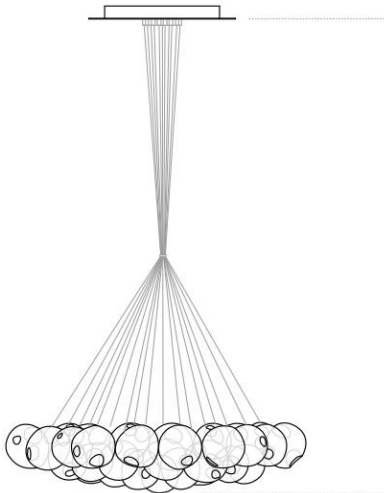

### **Description**

Suspension lamp made with cluster of 13 or 19 pendants that hung from a round canopy.

Longest lengths are determined by client. Specified longest lengths is from the underside of the canopy to the bottom of the pendant. Up-charge applies for cable lengths over 118"1/8.

The result is a distorted spherical shape with a composed collection of imploded inner shapes, one of which acts as a shade for the light source.

Standard 28s are made with clear glass exterior spheres and milk white interior lamp holder cavities.

### Dimensions

28.13)  $\pm \text{Ø}35\text{"}3/8$

28.19)  $\pm \text{Ø}29\text{"}1/2$

Pendant size:  $\pm \text{Ø}6\text{"}1/2$

### Length Measuring Guide

Minimum length  
for each cluster:

28.13 =  $31\text{"}1/2$

28.19 =  $31\text{"}1/2$

Longest length  
Measure from  
underside of the pendant  
Up to  $472\text{"}3/8$  max.