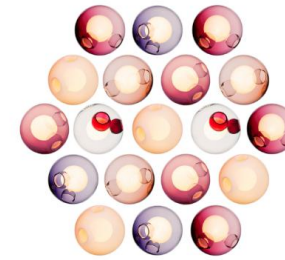

19c-05

Color	Pendant's Amount
• Pink 2	• 4
• Purple 2	• 3
• Opaque Pink 2	• 4
• Pink 1	• 3
• Purple 1	• 3
• Pink 2 Satellite	• 2