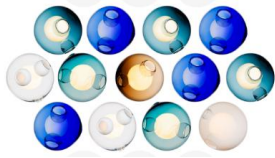

Cluster 28

13 Pendants Compositions

13c-10

Color	Pendant's Amount
• Blue 2	• 3
• Blue 3	• 4
• Opaque White 1 Satellite	• 2
• Blue 1	• 2
• Yellow 3	• 1
• Opaque White 1	• 1