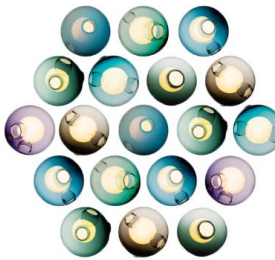

19 Pendants Compositions

19c-06

Color	Pendant's Amount
• Opaque Blue 4	• 2
• Green 2	• 2
• Blue 2	• 3
• Blue 4	• 3
• Blue 1	• 2
• Grey 5	• 2
• Grey 2	• 3
• Purple 2	• 2