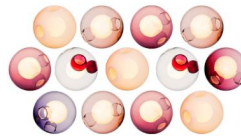

13c-05

Color	Pendant's Amount
• Opaque Pink 2	• 3
• Pink 1	• 3
• Purple 1	• 3
• Pink 2 Satellite	• 2
• Pink 2	• 1
• Purple 2	• 1