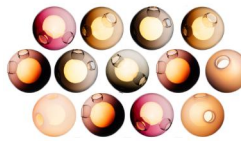

13c-30

Color	Pendant's Amount
• Pink 2	• 2
• Yellow 2	• 2
• Grey 6	• 2
• Purple 3	• 3
• Grey 2	• 1
• Opaque Purple 1	• 1
• Opaque Pink 2	• 1
• Opaque Purple 2	• 1