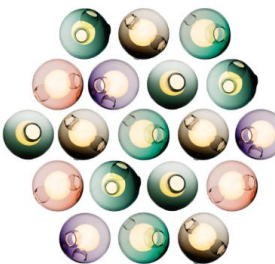

19c-07

Color	Pendant's Amount
• Blue 4	• 3
• Grey 2	• 4
• Green 2	• 3
• Pink 1	• 3
• Purple 2	• 3
• Grey 5	• 3