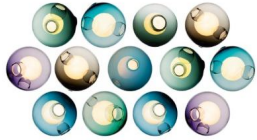

Cluster 28

13 Pendants Compositions

13c-06

Color	Pendant's Amount
• Blue 4	• 2
• Blue 1	• 2
• Grey 5	• 1
• Grey 2	• 2
• Purple 2	• 2
• Opaque Blue 4	• 1
• Blue 2	• 2
• Green 2	• 1