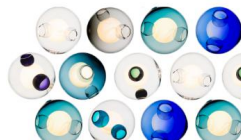

13c-24

Color	Pendant's Amount
• Clear	• 2
• Grey 5	• 1
• Blue 1	• 3
• Blue 3	• 2
• Purple 2 Satellite	• 1
• Blue 2	• 1
• Blue 4 Satellite	• 2
• Blue 1 Satellite	• 1