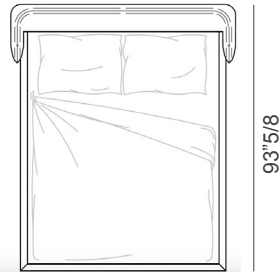

King size: 88"5/8W x 93"5/8D x 37"3/4H
(To fit American KING size Mattress 76"3/4 x 80")

Basket Open

(base height: 12"1/8 | feet height: 1"1/8)

Queen size: 73"1/4W x 93"5/8D x 37"3/8H
(To fit American QUEEN size Mattress 60"x 80")

King size: 89"W x 93"5/8D x 37"3/8H
(To fit American KING size Mattress 76"3/4 x 80")

Basket

Queen: 72"7/8 - King: 88"5/8

Basket Plus

Queen: 72"7/8 - King: 88"5/8

93"5/8

Note (Basket/Basket Plus):

The bed has a central bar and supports that can be adjusted in height for the bed base, these supports allow the height of the bed base and mattress to be varied by: 7"5/8.

93"5/8

Basket Open

Queen: 73"1/4 - King: 89"

Basket Plus Open

Queen: 72"7/8 - King: 88"5/8

93"5/8

Note (Basket Open/ Basket Plus Open):

Bed with storage.
Internal size of storage:

For Queen size:
61"3/8W x 81"1/2D x 6"1/4H
For King size:
77"1/8W x 81"1/2D x 6"1/4H

93"5/8