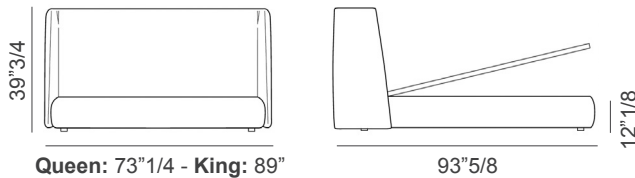

Note: Bed base with slats included. Mattress not included.

Basket

Dimensions

Basket / Basket Plus / Basket Plus Open

(base height: 12"1/8 | feet height: 1"1/8)

Queen size: 72"7/8W x 93"5/8D x 37"3/4H
(To fit American QUEEN size Mattress 60"x 80")

King size: 88"5/8W x 93"5/8D x 37"3/4H
(To fit American KING size Mattress 76"3/4 x 80")

Basket Open

(base height: 12"1/8 | feet height: 1"1/8)

Queen size: 73"1/4W x 93"5/8D x 37"3/8H
(To fit American QUEEN size Mattress 60"x 80")

King size: 89"W x 93"5/8D x 37"3/8H
(To fit American KING size Mattress 76"3/4 x 80")

Basket

Queen: 72"7/8 - King: 88"5/8

Basket Plus

Queen: 72"7/8 - King: 88"5/8

93"5/8

Note (Basket/Basket Plus):

The bed has a central bar and supports that can be adjusted in height for the bed base, these supports allow the height of the bed base and mattress to be varied by: 7"5/8.

93"5/8

Basket Open

Queen: 73"1/4 - King: 89"

Basket Plus Open

Queen: 72"7/8 - King: 88"5/8

93"5/8

Note (Basket Open/ Basket Plus Open):

Bed with storage.
Internal size of storage: