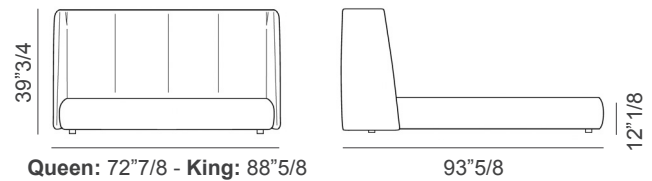

Note: Bed base with slats included. Mattress not included.

Basket

Dimensions

Basket / Basket Plus / Basket Plus Open

(base height: 12"1/8 | feet height: 1"1/8)

Queen size: 72"7/8W x 93"5/8D x 37"3/4H
(To fit American QUEEN size Mattress 60"x 80")

King size: 88"5/8W x 93"5/8D x 37"3/4H
(To fit American KING size Mattress 76"3/4 x 80")

Basket Open

(base height: 12"1/8 | feet height: 1"1/8)

Queen size: 73"1/4W x 93"5/8D x 37"3/8H
(To fit American QUEEN size Mattress 60"x 80")

King size: 89"W x 93"5/8D x 37"3/8H
(To fit American KING size Mattress 76"3/4 x 80")

Basket

Queen: 72"7/8 - King: 88"5/8

Basket Plus

Queen: 72"7/8 - King: 88"5/8

93"5/8

Note (Basket/Basket Plus):

The bed has a central bar and supports that can be adjusted in height for the bed base, these supports allow the height of the bed base and mattress to be varied by: 7"5/8.

93"5/8

Basket Open

Queen: 73"1/4 - King: 89"

Basket Plus Open

Queen: 72"7/8 - King: 88"5/8

93"5/8

Note (Basket Open/ Basket Plus Open):

Bed with storage.
Internal size of storage: