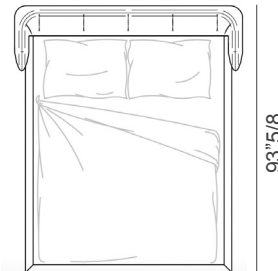

King size: 88"5/8W x 93"5/8D x 37"3/4H
(To fit American KING size Mattress 76"3/4 x 80")

Basket Open

(base height: 12"1/8 | feet height: 1"1/8)

Queen size: 73"1/4W x 93"5/8D x 37"3/8H
(To fit American QUEEN size Mattress 60"x 80")

King size: 89"W x 93"5/8D x 37"3/8H
(To fit American KING size Mattress 76"3/4 x 80")

Basket

Queen: 72"7/8 - King: 88"5/8

Basket Plus

Queen: 72"7/8 - King: 88"5/8

93"5/8

Note (Basket/Basket Plus):

The bed has a central bar and supports that can be adjusted in height for the bed base, these supports allow the height of the bed base and mattress to be varied by: 7"5/8.

93"5/8

Basket Open

Queen: 73"1/4 - King: 89"

Basket Plus Open

Queen: 72"7/8 - King: 88"5/8

93"5/8

Note (Basket Open/ Basket Plus Open):

Bed with storage.
Internal size of storage:

For Queen size:
61"3/8W x 81"1/2D x 6"1/4H
For King size:
77"1/8W x 81"1/2D x 6"1/4H

93"5/8