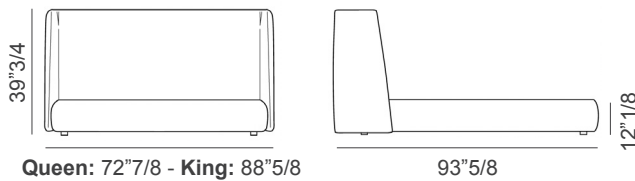

Note: Bed base with slats included. Mattress not included.

Basket

Dimensions

Basket / Basket Plus / Basket Plus Open

(base height: 12"1/8 | feet height: 1"1/8)

Queen size: 72"7/8W x 93"5/8D x 37"3/4H
(To fit American QUEEN size Mattress 60"x 80")

King size: 88"5/8W x 93"5/8D x 37"3/4H
(To fit American KING size Mattress 76"3/4 x 80")

Basket Open

(base height: 12"1/8 | feet height: 1"1/8)

Queen size: 73"1/4W x 93"5/8D x 37"3/8H
(To fit American QUEEN size Mattress 60"x 80")

King size: 89"W x 93"5/8D x 37"3/8H
(To fit American KING size Mattress 76"3/4 x 80")

Basket

Queen: 72"7/8 - King: 88"5/8

Basket Plus

Queen: 72"7/8 - King: 88"5/8

93"5/8

Note (Basket/Basket Plus):

The bed has a central bar and supports that can be adjusted in height for the bed base, these supports allow the height of the bed base and mattress to be varied by: 7"5/8.

93"5/8

Basket Open

Queen: 73"1/4 - King: 89"

Basket Plus Open

Queen: 72"7/8 - King: 88"5/8

93"5/8

Note (Basket Open/ Basket Plus Open):

Bed with storage.
Internal size of storage: