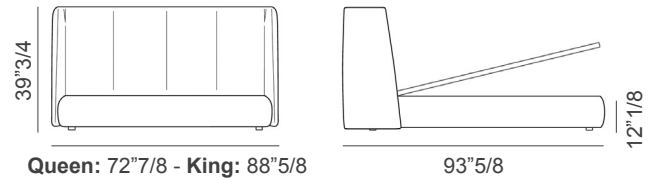

Note: Bed base with slats included. Mattress not included.

Basket

Dimensions

Basket / Basket Plus / Basket Plus Open

(base height: 12"1/8 | feet height: 1"1/8)

Queen size: 72"7/8W x 93"5/8D x 37"3/4H
(To fit American QUEEN size Mattress 60"x 80")

King size: 88"5/8W x 93"5/8D x 37"3/4H
(To fit American KING size Mattress 76"3/4 x 80")

Basket Open

(base height: 12"1/8 | feet height: 1"1/8)

Queen size: 73"1/4W x 93"5/8D x 37"3/8H
(To fit American QUEEN size Mattress 60"x 80")

King size: 89"W x 93"5/8D x 37"3/8H
(To fit American KING size Mattress 76"3/4 x 80")

Basket

Queen: 72"7/8 - King: 88"5/8

Basket Plus

Queen: 72"7/8 - King: 88"5/8

93"5/8

Note (Basket/Basket Plus):

The bed has a central bar and supports that can be adjusted in height for the bed base, these supports allow the height of the bed base and mattress to be varied by: 7"5/8.

93"5/8

Basket Open

Queen: 73"1/4 - King: 89"

Basket Plus Open

Queen: 72"7/8 - King: 88"5/8

93"5/8

Note (Basket Open/ Basket Plus Open):

Bed with storage.
Internal size of storage: