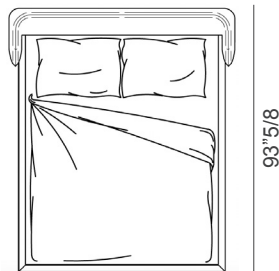

King size: 88"5/8W x 93"5/8D x 37"3/4H
(To fit American KING size Mattress 76"3/4 x 80")

Basket Open

(base height: 12"1/8 | feet height: 1"1/8)

Queen size: 73"1/4W x 93"5/8D x 37"3/8H
(To fit American QUEEN size Mattress 60"x 80")

King size: 89"W x 93"5/8D x 37"3/8H
(To fit American KING size Mattress 76"3/4 x 80")

Basket

Queen: 72"7/8 - King: 88"5/8

Basket Plus

Queen: 72"7/8 - King: 88"5/8

93"5/8

Note (Basket/Basket Plus):

The bed has a central bar and supports that can be adjusted in height for the bed base, these supports allow the height of the bed base and mattress to be varied by: 7"5/8.

93"5/8

Basket Open

Queen: 73"1/4 - King: 89"

Basket Plus Open

Queen: 72"7/8 - King: 88"5/8

93"5/8

Note (Basket Open/ Basket Plus Open):

Bed with storage.
Internal size of storage:

For Queen size:
61"3/8W x 81"1/2D x 6"1/4H
For King size:
77"1/8W x 81"1/2D x 6"1/4H

93"5/8