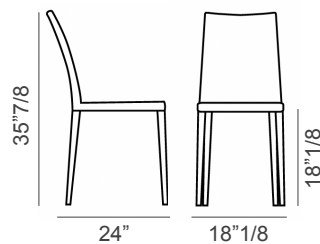

## Dimensions

**Kayla chair:** 18"1/8W x 22"D x 33"1/2H

**Kayla Up chair:** 18"1/8W x 24"D x 35"7/8H

**SH:** 18"1/8

**Kayla armchair:** 24"3/8W x 24"D x 33"1/2H

**Kayla Up armchair:** 24"3/8W x 24"D x 36"1/4H

**SH:** 18"1/8 | **AH:** 25"5/8

Kayla chair

Kayla Up chair

Kayla armchair

Kayla Up armchair