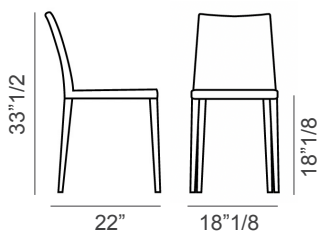

## Dimensions

**Kayla chair:** 18"1/8W x 22"D x 33"1/2H

**Kayla Up chair:** 18"1/8W x 24"D x 35"7/8H

**SH:** 18"1/8

**Kayla armchair:** 24"3/8W x 24"D x 33"1/2H

**Kayla Up armchair:** 24"3/8W x 24"D x 36"1/4H

**SH:** 18"1/8 | **AH:** 25"5/8

Kayla chair

Kayla Up chair

Kayla armchair

Kayla Up armchair