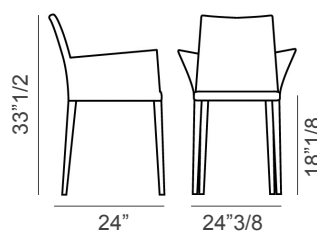

## Dimensions

**Kayla chair:** 18"1/8W x 22"D x 33"1/2H

**Kayla Up chair:** 18"1/8W x 24"D x 35"7/8H

**SH:** 18"1/8

**Kayla armchair:** 24"3/8W x 24"D x 33"1/2H

**Kayla Up armchair:** 24"3/8W x 24"D x 36"1/4H

**SH:** 18"1/8 | **AH:** 25"5/8

Kayla chair

Kayla Up chair

Kayla armchair

Kayla Up armchair