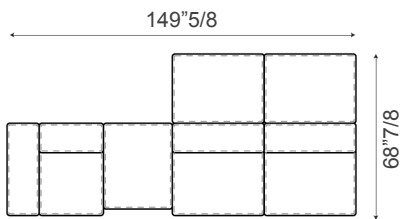

ARMRESTS AND BACKRESTS:

- . **Down variant:** On the front, layer in mixed down (60% white down, 40% virgin latex chips) in 100% cotton featherproof fabric, on the rest, lining in bonded cotton fabric - polyester fiber.
- . **Air soft variant:** Layer in shaped polyurethane foam, air soft on the front and lining in bonded velveteen - polyester fibre. Made in Italy.

Penaut B. / Peanut B.X

Compositions - Peanut B.

Composition A

- 1 x BPB2 Low armrest
- 1 x FPN1 Center section
- 1 x OPN4 Ottoman
- 2 x FPN2 Center section
- 2 x OPNA Penisola

149"5/8W x 68"7/8D x 26"3/4H

Composition B

- 1 x OPNC Penisola
- 1 x OPNB Penisola
- 1 x OPNA Penisola
- 1 x FPN1 Center section
- 1 x FPN3 Center section
- 1 x FP5S Penisola with backrest sx

153"1/2W x 88"5/8D x 26"3/4H

Composition C

133"7/8W x 55"1/2D x 26"3/4H