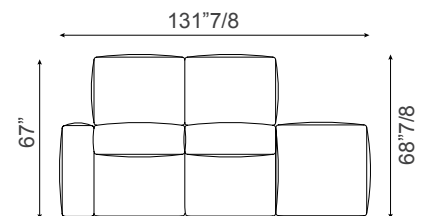

- 1 x OPNB Penisola
- 1 x FPN8 Center section
- 1 x BPA3 Corner backrest
- 1 x FP5S Penisola with backrest sx

134"5/8W x 98"3/8D x 26"3/4H

Composition D

- 1 x FPM8 Chaise longue sx
- High Armrest
- 1 x FPEB End section sofa dx
- Low armrest

130"W x 67"D x 26"3/4H

Composition E

- 1 x FP5D Penisola with backrest dx
- 1 x FPN4 Center section
- 1 x FPM7 Chaise longue dx
- High Armrest

159"3/8W x 67"D x 26"3/4H

Composition F

- 1 x BPB2 Low armrest
- 2 x FPN2 Center section
- 1 x OPNB Penisola
- 2 x OPNA Penisola

131"7/8W x 68"7/8D x 26"3/4H

Penaut B. / Peanut B.X

Compositions - Peanut B.X

Composition A

- 1 x F171 Semi-corner sx
- 1 x FP5S Penisola with backrest sx

153"1/2W x 55"1/2D x 26"3/4H

Composition B

- 1 x BPB3 Large armrest
- 1 x F173 Semi-corner sx
- 1 x F176 Trapezium dx
- 1 x OPNB Penisola
- 1 x OPNA Penisola

133"7/8W x 55"1/2D x 26"3/4H