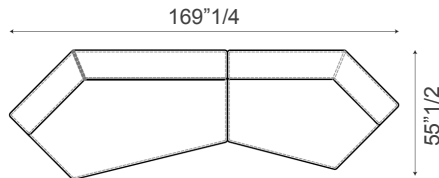

Composition D

- 1 x F171 Semi-corner sx
- 1 x F172 Semi-corner dx

169"1/4W x 55"1/2D x 26"3/4H