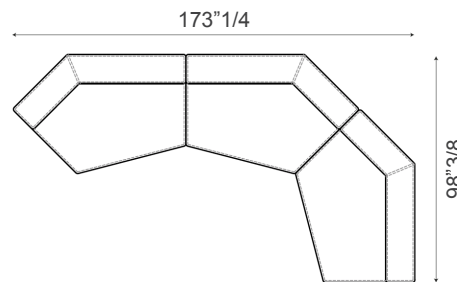

131"7/8W x 68"7/8D x 26"3/4H

Penaut B. / Peanut B.X

Compositions - Peanut B.X

Composition A

- 1 x F171 Semi-corner sx
- 1 x FP5S Penisola with backrest sx

153"1/2W x 55"1/2D x 26"3/4H

Composition B

- 1 x BPB3 Large armrest
- 1 x F173 Semi-corner sx
- 1 x F176 Trapezium dx
- 1 x OPNB Penisola
- 1 x OPNA Penisola

143"1/4W x 104"3/8D x 26"3/4H

Composition C

- 1 x BPB1 Low armrest
- 1 x F173 Semi-corner sx
- 1 x F176 Trapezium dx
- 1 x OPNB Penisola
- 1 x OPNA Penisola
- 1 x BPB3 Large armrest

156"1/4W x 97"5/8D x 26"3/4H

Composition D

- 1 x F171 Semi-corner sx
- 1 x F172 Semi-corner dx

169"1/4W x 55"1/2D x 26"3/4H

Composition E

- 2 x F173 Semi-corner sx
- 1 x F172 Semi-corner dx

173"1/4W x 98"3/8D x 26"3/4H

Composition F

- 1 x F172 Semi-corner dx
- 1 x FP5D Penisola with backrest dx

133"7/8W x 55"1/2D x 26"3/4H