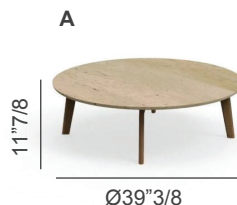

### *Description*

Round coffee table with legs made in teak or natural teak wood. Top can be in silver travertine stone, classic travertine stone or white marble. Weather resistant. Made in Italy.

### *Dimensions*

A) Ø39"3/8W x 11"7/8H

B) Ø29"1/2W x 15"3/4H

C) Ø19"5/8W x 19"5/8H