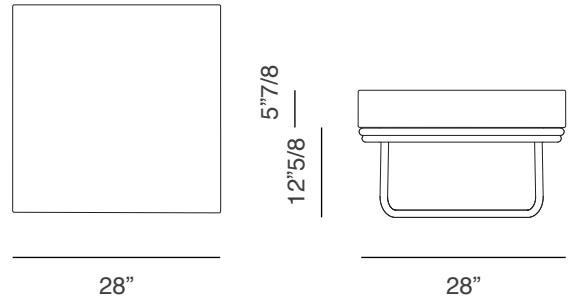

(For more specifications, please refer to "Finishes & Materials")

Babylon

Babylon Ottoman A: 28"W x 28"D x 18"1/2H
Seat Height: 18"1/2 (12"5/8 + cushion)

Babylon Ottoman B: 39"W x 39"D x 18"1/2H
Seat Height: 18"1/2 (12"5/8 + cushion)