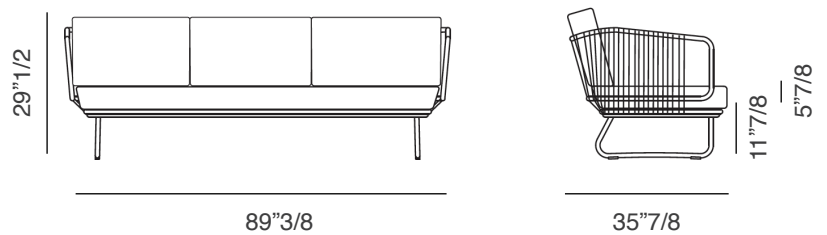

(For more specifications, please refer to "Finishes & Materials")

Babylon

Dimensions

2 seater sofa

Babylon Sofa: 72"3/8W x 35"7/8D x 29"1/2H

Seat Height: 17"3/4 (11"7/8 + cushion)

2 seater sofa

Version with 8 back cushions available:

4 x pieces of 17"3/4 x 17"3/4

4 x pieces of 23"5/8 x 23"5/8

3 seater sofa

Babylon Sofa: 89"3/8W x 35"7/8D x 29"1/2H

Seat Height: 17"3/4 (11"7/8 + cushion)

3 seater sofa

Version with 10 back cushions available:

5 x pieces of 17"3/4 x 17"3/4

5 x pieces of 23"5/8 x 23"5/8