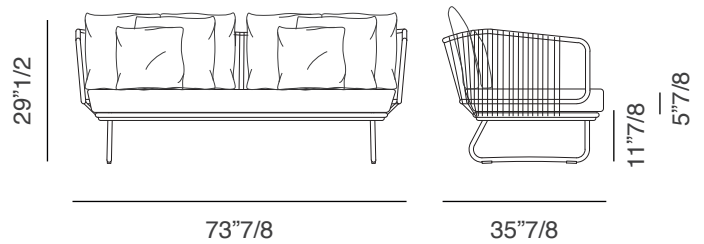

(For more specifications, please refer to "Finishes & Materials")

Babylon

Dimensions

2 seater sofa

Babylon Sofa: 72"3/8W x 35"7/8D x 29"1/2H

Seat Height: 17"3/4 (11"7/8 + cushion)

2 seater sofa

Version with 8 back cushions available:

4 x pieces of 17"3/4 x 17"3/4

4 x pieces of 23"5/8 x 23"5/8

3 seater sofa

Babylon Sofa: 89"3/8W x 35"7/8D x 29"1/2H

Seat Height: 17"3/4 (11"7/8 + cushion)

3 seater sofa

Version with 10 back cushions available:

5 x pieces of 17"3/4 x 17"3/4

5 x pieces of 23"5/8 x 23"5/8