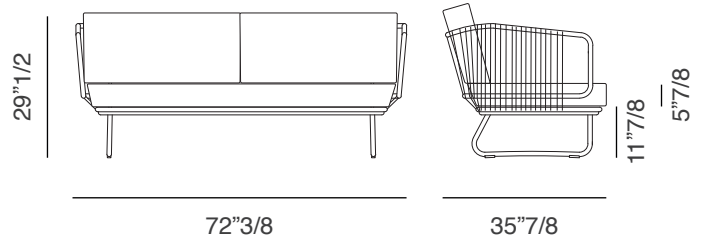

(For more specifications, please refer to "Finishes & Materials")

Babylon

Dimensions

2 seater sofa

Babylon Sofa: 72"3/8W x 35"7/8D x 29"1/2H

Seat Height: 17"3/4 (11"7/8 + cushion)

2 seater sofa

Version with 8 back cushions available:

4 x pieces of 17"3/4 x 17"3/4

4 x pieces of 23"5/8 x 23"5/8

3 seater sofa

Babylon Sofa: 89"3/8W x 35"7/8D x 29"1/2H

Seat Height: 17"3/4 (11"7/8 + cushion)

3 seater sofa

Version with 10 back cushions available:

5 x pieces of 17"3/4 x 17"3/4

5 x pieces of 23"5/8 x 23"5/8