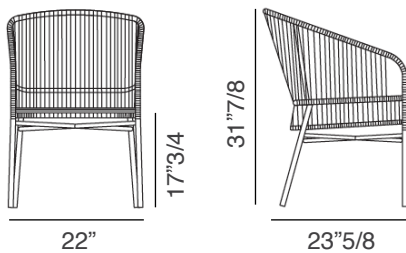

## *Dimensions*

### **Armchair**

22"W x 23"5/8D x 31"7/8H

Seat height: 17"3/4

### **Low armchair**

22"W x 23"5/8D x 30"H

Seat height: 15"3/4