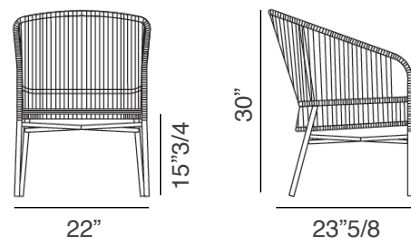

Low armchair

(For more specifications, please refer to "Finishes & Materials")